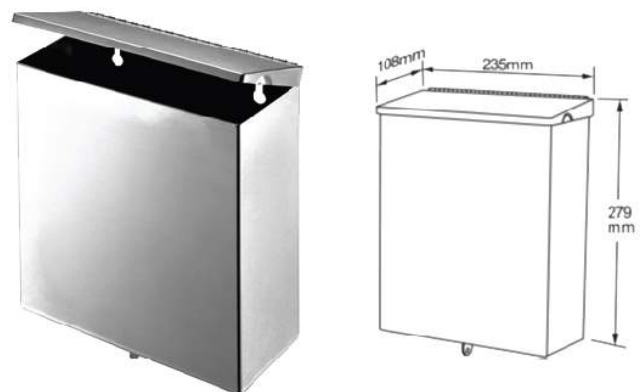

AE-910

Stainless Steel Surface Mounted Sanitary NAPkin Disposal with
Lockable Bottom COVER.
Size : 235mm (W) x 279mm (H) x 108mm (D)