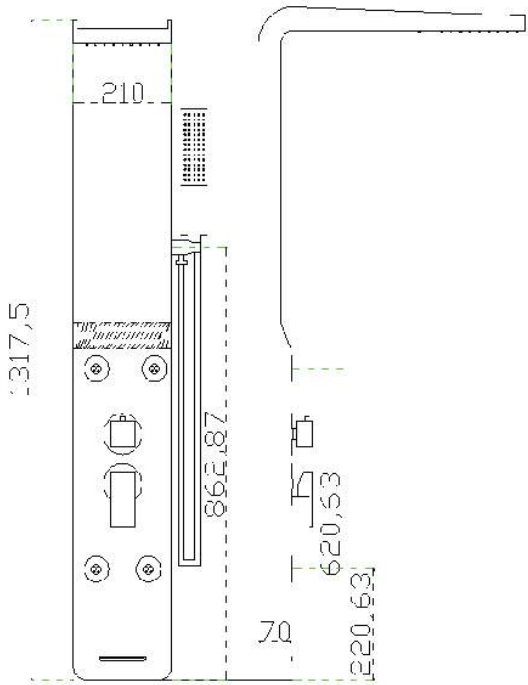

SSSP-ON2-MF
(Mirror Finish)

SSSP-ON2-BK
(Matt Black)