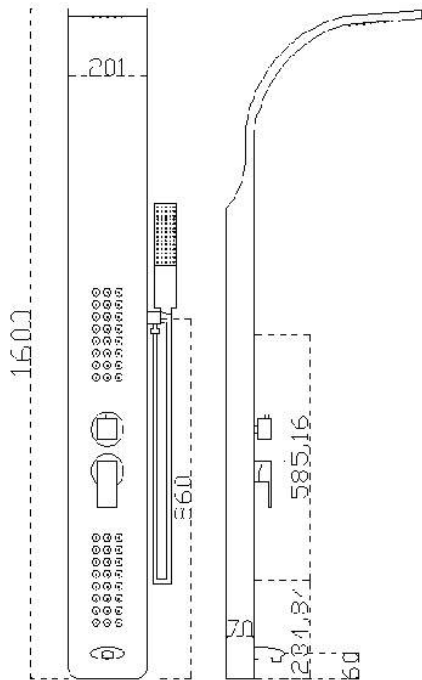

SHOWER PANEL

SSSP-ON1-MF
(Mirror Finish)

SSSP-ON1-BK
(Matt Black)