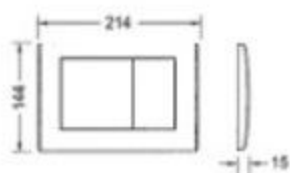

TECEplanus stainless steel

vandal resistant

9 240 322
White, silk-mat

9 240 324
Bright white

9 240 320
Brushed stainless steel

9 240 321
Bright chrome

TECEplanus contactless

vandal resistant