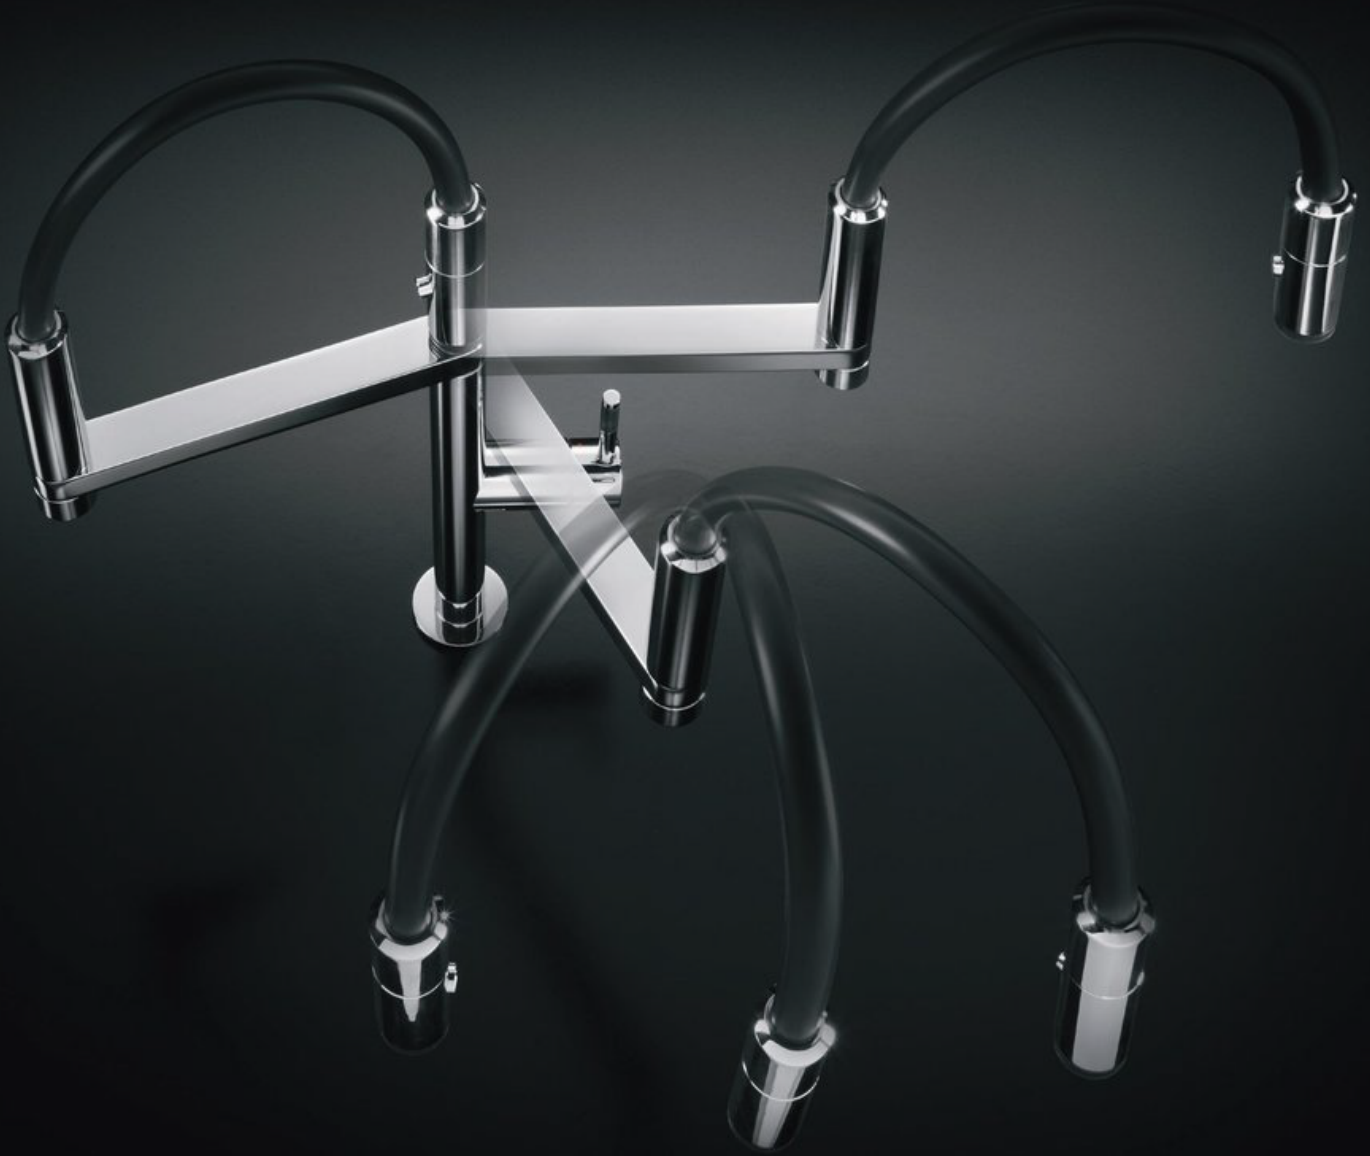

## MOVE

MV92300/50CR  
Single control mixer tap, 360° swivel spout, 360° swivel single jet hand shower with magnetic support

MV92300/50IX  
Single control mixer tap, 360° swivel spout, 360° swivel single jet hand shower with magnetic support, stainless steel finish

MV92400/50CR  
Single control mixer tap, 360° swivel spout, 360° swivel single jet hand shower with magnetic support

MV92400/50IX  
Single control mixer tap, 360° swivel spout, 360° swivel single jet hand shower with magnetic support, stainless steel finish

## FRONT ROTATION

The innovative operation and the absolute stylistic purity of the Move collection, both covered by international patents, render its design unique and rather exclusive. A distinctive characteristic of the Move mixer tap is the frontal position of the centre of rotation of the shower head (opposite to the traditional sink taps), a unique feature that doubles the range of action of the mixer tap.

## MAGNETIC ATTRACTION

This innovative system means that the shower head can be grasped and used with just one hand. The surface of the mixer tap remains perfectly smooth: the support and stability are controlled by a powerful magnet inside the shower head. When the button on the shower head is pressed, a stop-valve blocks the aerator jet and produces a spray jet from the shower head. When the button is released, the shower head automatically returns to aerator flow.