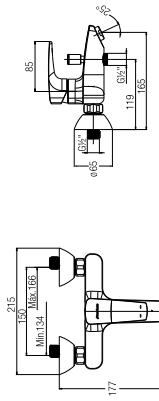

FELINO WALL-MOUNTED BATH-SHOWER MIXER

Single lever wall-mounted bath-shower mixer without shower kit

- WBFA301324CP
- WBFA301324C3

NEW