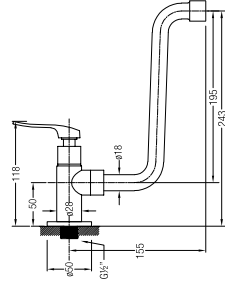

FERMO-N ABLUTION TAP

1/2" abluion tap with wall flange

WBFA300837CP

NEW