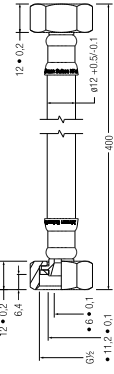

FLEXIBLE HOSE

Stainless steel reinforced flexible hose
Length: 400mm

WBFA300714CP