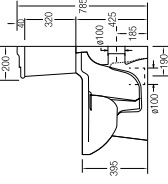

WINDSOR MKII

Washdown
WBSEWR029WW (BO 190mm 6/3L)
WBSEWR030WW (HO 165mm 6/3L)

SPECIFICATIONS
D 670 L x 365 W x 785 H mm
F Fixed Bottom 190mm
Horizontal 165mm
WBT S800039WW