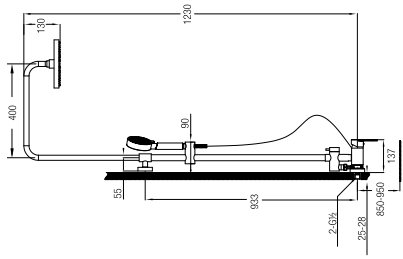

GAVI SHOWER COLUMN

Single lever wall-mounted shower mixer column

WBFA300689CP