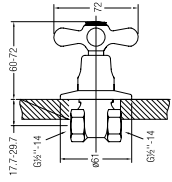

TOSCANA STOP VALVE

1/2" stop valve with flange

WBFA300642CP