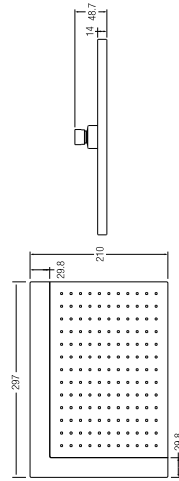

FLORES FIXED SHOWER HEAD

Single function

WBFA301070CP

SPECIFICATIONS

CELTIC FIXED SHOWER HEAD

Single function

WBFA300718CP

SPECIFICATIONS