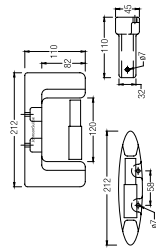

## Vitreous China - Screw-to-wall Alpina Series

**ROBE HOOK**  
WBLSRH000WW

**SOAP DISH**  
WBFLST000WW

**SOAP AND SPONGE HOLDER**  
WBLSRH000WW

**TOWEL RING**  
WBSLTG000WW

**TOWEL ROLL HOLDER**  
WBSLTE000WW