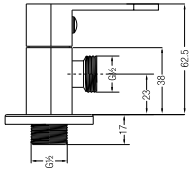

FERLA-N 1/2" ANGLE VALVE

Single lever 1/2" angle valve with flange

WBFA300771CP