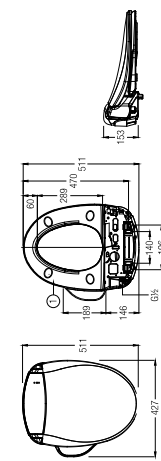

SPECIFICATIONS

- 511 L x 427 W x 153 H mm
- Requires power supply with A 100V-120V / AC 200V-240V