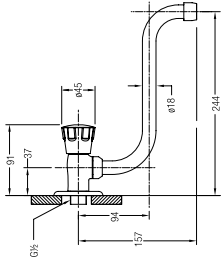

RAVENNA WALL-MOUNTED ABLUTION TAP

Wall-mounted abluion tap with swivel spout and flange

WBFA300698CP