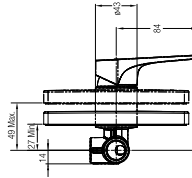

**MISANO CONCEALED SHOWER MIXER**

Single lever concealed shower mixer

WBFA301307CP

WBFA301321CP

**MISANO CONCEALED SHOWER TAP**

Single lever concealed shower tap

WBFA301308CP  
WBFA301322CP

**MISANO CONCEALED BATH-SHOWER MIXER**