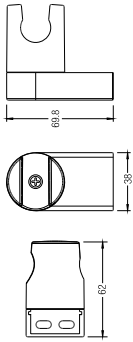

### BRASS SHOWER ARM AND FLANGE

Length: 150mm

WBFA300474CP