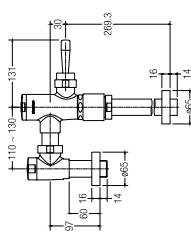

EXPOSED WC FLUSH VALVE

WBFT400797CP