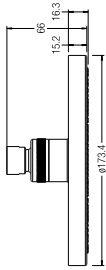

NAUTICAL FIXED SHOWER HEAD

Single function

WBFA300575CP

SPECIFICATIONS