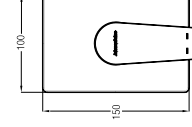

MISANO CONCEALED SHOWER MIXER

Single lever concealed shower mixer

WBFA301307CP

WBFA301321CP