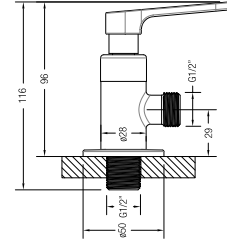

**FERMO-N ANGLE VALVE**

1/2" angle valve with hand-shower holder

WBFA30082CP

**NEW**

**FERMO-N ANGLE VALVE**

1/2" angle valve with wall flange

WBFA301405CP

**NEW**