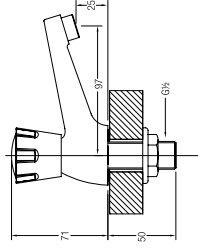

RAVENNA BASIN PILLAR TAP

1/2" basin pillar tap with extended spout

(95mm)

WBFA300697CP