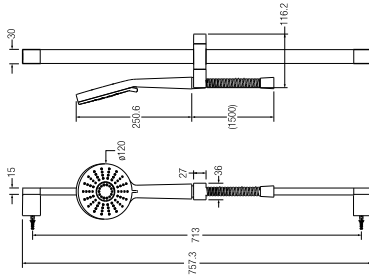

BALTIC SHOWER KIT SET

Hand shower (Three functions)

1.75m flexible hose

713mm slide bar

WBFA301078 CP