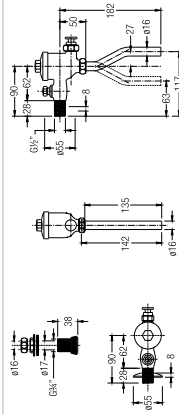

17204 EXPOSED URINAL FLUSH VALVE

WBFT400456CP

SPECIFICATIONS
Comes with bend pipe