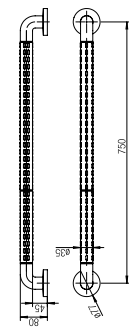

STRAIGHT GRAB BAR 750MM

WBBA100342SS