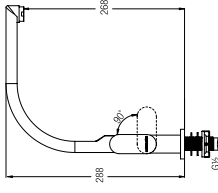

FERLA-N DECK-MOUNTED SINK TAP (CURVE)

Single lever 1/2" deck-mounted sink tap with swivel (curve) spout

WBFA300774CP