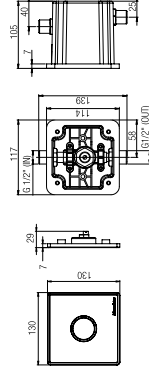

URINAL MANUAL FLUSH VALVE

WBFT401005CP
WBFT401011CP

SPECIFICATIONS
Comes with push button (Box type)