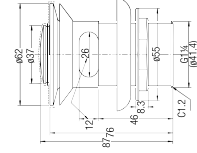

Complementary Products

Complementary Products

Chrome
Length: max 420mm
WBFT300992CP

ZINC BOTTLE TRAP

Chrome
Length: max 420mm
WBFT400993CP

Plastic Bottle Trap

Chrome
Length: max 226mm
WBFT400082CP

Chrome
WBFT400444CP

Chrome
WBPA300753CP

WBFT400255XX

Ceramic Tile Drainage

Size: 130x130mm
WBFT400654XX

Stainless Steel Floor Trap

Size: 150x150mm
WBFT400918XX