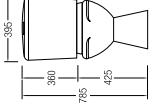

WINDSOR MKII

Washdown
WBSEWR029WW (BO 190mm 6/3L)
WBSEWR030WW (HO 165mm 6/3L)

SPECIFICATIONS
D 670 L x 365 W x 785 H mm
F Fixed Bottom 190mm
Horizontal 165mm
WBT S800039WW