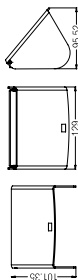

PAPER HOLDER WITH COVER
WBBA1.00239CP

Design