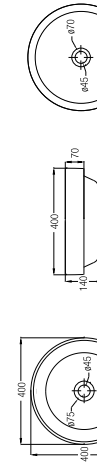

GEMELLI ROUND 400

WBAAGM130WW

SPECIFICATIONS

- 400 L x 400 W x 140 H mm