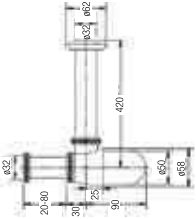

Chrome
Length: max 420mm
WBFT400993CP

Plastic Bottle Trap