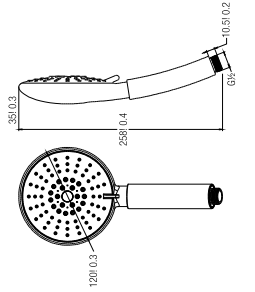

FLORES II HAND SHOWER

Five functions

WBFA301074CP

SPECIFICATIONS