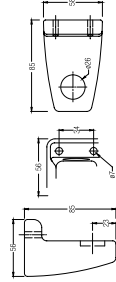

Bathroom Accessories

Vitreous China - Screw-to-wall Alpina Series

Vitreous China - Screw-to-wall Standard Series