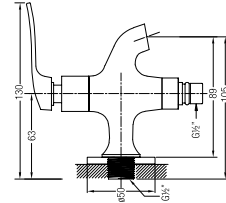

**FERMO-N 2-WAY BIB TAP**

1/2" 2-way bib tap with screw collar and flange

WBFA30082CP

**NEW**

**FERMO-N 2-WAY ANGLE VALVE**

1/2" 2-way angle valve with wall flange

WBFA30083TCP

**NEW**