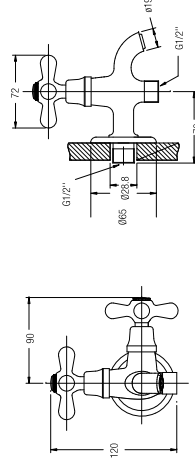

**TOSCANA WASHING MACHINE TAP**

½" washing machine tap with screw collar and flange

WBFA300690CP

**TOSCANA 2-WAY BIB TAP**

2-way bib tap with screw collar and flange

WBFA300600CP

**TOSCANA WALL-MOUNTED ABLUTION TAP**