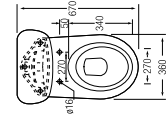

#### SPECIFICATIONS

- C** 650 L x 365 W x 790 H mm
- F** Fixed Bottom 190/250mm,
- Horizontal 160mm
- 
- 

**VERONA**

Washdown  
 WBSEVE021WW (BO 150mm 6/3L)

**SPECIFICATIONS**  
 D 670 L x 360 W x 775 H mm  
 F Fixed Bottom 150mm  
 WBT S800039WW