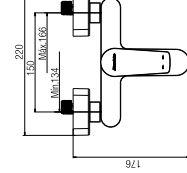

MISANO WALL-MOUNTED BATH-SHOWER MIXER

WBFA301326CP

WBFA301326C3