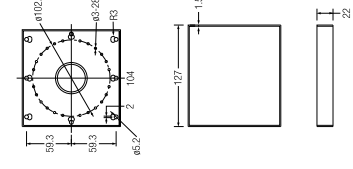

Size: 130x130mm
WBFT400654XX

Stainless Steel Floor Trap