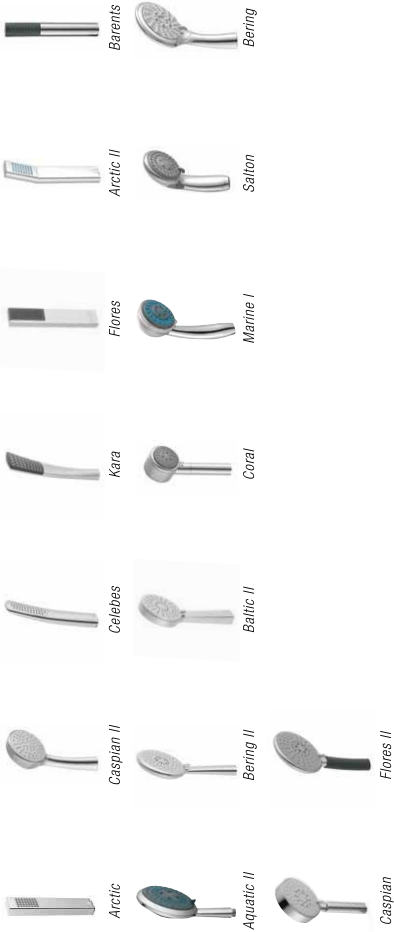

OVERVIEW OF SHOWERS

Hand Showers

page 90