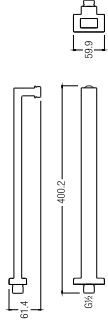

BRASS SHOWER ARM AND FLANGE

Length: 400mm (square)

WBFA300707CP