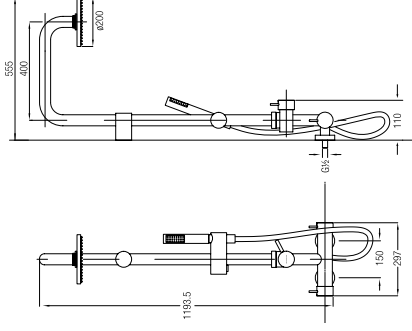

WAVE FIXED SHOWER HEAD

Three functions

WBFA300573CP

OCEANI | FIXED SHOWER HEAD

Three functions

WBFA300570CP

FERRARA SHOWER COLUMN

Single lever wall-mounted shower mixer column

WBFA300591CP