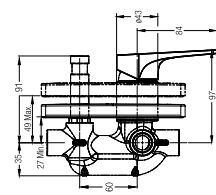

MISANO CONCEALED BATH-SHOWER MIXER

Single lever concealed bath-shower mixer

WBFA301309CP
WBFA301320CP