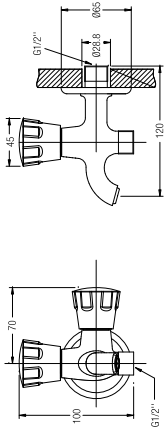

RAVENNA 2-WAY BIB TAP

2-way bib tap with screw collar and flange

WBFA300698CP