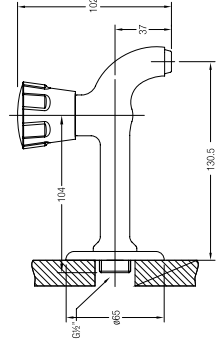

WBFA300618CP

**RAVENNA LONG BIB TAP**

1/2" long bib tap with flange

WBFA300626CP

**RAVENNA WASHING MACHINE TAP**

1/2" washing machine tap with screw collar and flange

WBFA300626CP

**RAVENNA 2-WAY BIB TAP**