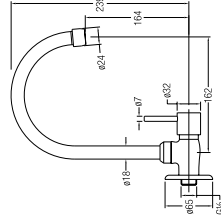

TREVI WALL-MOUNTED SINK TAP

½" wall-mounted sink tap with swivel spout and flange

WBFA300595CP