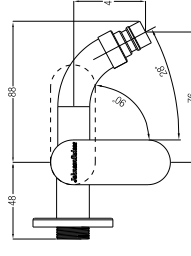

FERLA-N 1/2" WASHING MACHINE TAP

Single lever 1/2" washing machine tap with flange

WBFA300770CP