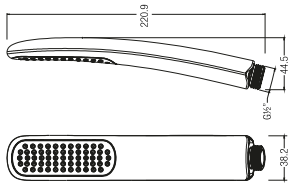

CELEBES HAND SHOWER

Single function

WBFA301076CP

SPECIFICATIONS

KARA HAND SHOWER

Single function

WBFA301075CP

SPECIFICATIONS