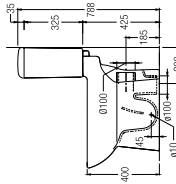

CELICO

Washdown
WBSECB020WW (BO 200mm 6/3L)
WBSECB102WW (HO 185mm 6/3L)

SPECIFICATIONS
D 670 L x 360 W x 788 H mm
F Fixed Bottom 200mm
Horizontal 185mm
WBT S800078WW
WBT S800059WW