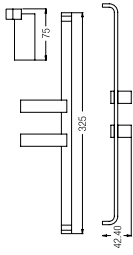

Design

**HANGER**  
WBBA1.00246CP

**TOWEL RING, 30x12.5CM**  
WBBA1.00255CP

**TUMBLER**  
WBBA1.00236CP

**SOAP DISH**  
WBBA1.00247CP

**TOWEL RING, 20x15.5CM**  
WBBA1.00256CP

Trendy

**DOUBLE PAPER HOLDER WITHOUT COVER**  
WBBA1.00254CP