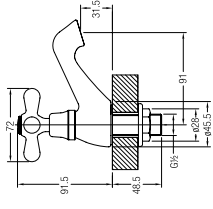

½" wall-mounted sink tap with swivel spout and flange

WBFA300595CP

**TOSCANA BASIN PILLAR TAP**

½" basin pillar tap

WBFA300628CP

**TOSCANA LONG BIB TAP**

½" long bib tap with flange

WBFA300643CP