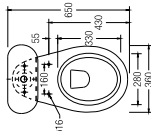

LUTON

Washdown
WBSELT221WW (BO 180mm 6/3L)
WBSELT121WW (HO 185mm 6/3L)

SPECIFICATIONS
D 650 L x 365 W x 785 H mm
F Fixed Bottom 180mm
Horizontal 185mm
WBT S800039WW
WBT S800056WW