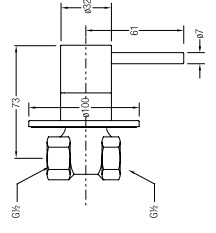

TREVI CONCEALED SHOWER TAP

1/2" concealed shower tap with 100mm flange

WBFA300736CP