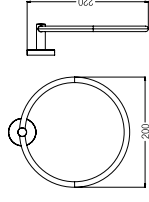

PAPER HOLDER WITHOUT COVER LEFT
WBBA1.00263CP