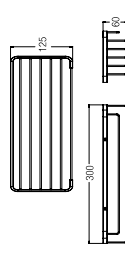

# Barrier Free Products

**GDC990197**  
**EXTENSIBLE CLOTHES LINE**  
WBBA1.00278CP

**GDC990296**  
**KLEENEX BOX**  
WBBA1.00277CP

**GDC990130**  
**GRATED CONTAINER, 200MM**  
WBBA1.00278CP

**GDC990133**  
**GRATED CONTAINER, 300MM**  
WBBA1.00279CP