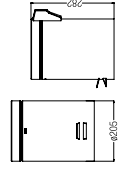

GDC990299 BRIGHT DUSTBIN
WBBA1.00274CP