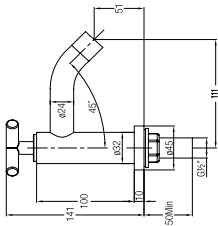

**ASTI-N BIB TAP**

1/2" bib tap with wall flange

WBFA301409CP

**ASTI-N WASHING MACHINE TAP**

1/2" washing machine tap with wall flange

WBFA301409CP

**ASTI-N 2-WAY BIB TAP**

1/2" 2-way bib tap with flange