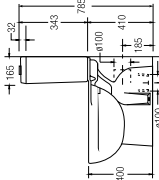

LUTON

Washdown
WBSELT221WW (BO 180mm 6/3L)
WBSELT121WW (HO 185mm 6/3L)

SPECIFICATIONS
D 650 L x 365 W x 785 H mm
F Fixed Bottom 180mm
Horizontal 185mm
WBT S800039WW
WBT S800056WW