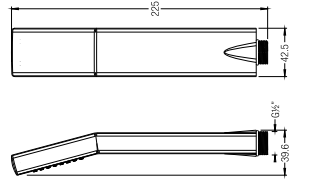

Sensor Taps

NEW

SENSOR TAP

Deck-mounted sensor basin tap - DC

WBFA301354CP

Deck-mounted sensor basin tap - AC

WBFA301355CP

NEW

SENSOR TAP

Wall-mounted sensor basin tap - DC

WBFA301352CP

NEW

SENSOR TAP

Wall-mounted sensor basin tap - AC

WBFA301353CP

SELF-CLOSING TAP

Deck-mounted self closing tap

WBFA300760CP

Showers

Hand Showers

ARCTIC HAND SHOWER

Single function

WBFA300708CP

SPECIFICATIONS

CASPIAN II HAND SHOWER

Single function

WBFA300723CP

SPECIFICATIONS

CELEBES HAND SHOWER

Single function

WBFA301076CP

SPECIFICATIONS

KARA HAND SHOWER

Single function

WBFA301075CP

SPECIFICATIONS

FLORES HAND SHOWER

Single function

WBFA301071CP

SPECIFICATIONS

ARCTIC II HAND SHOWER

Single function

WBFA300720CP

SPECIFICATIONS