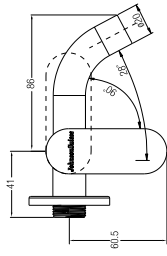

FERLA-N 2-WAY BIB TAP

Single lever 1/2" bib tap with flange

WBFA300768CP