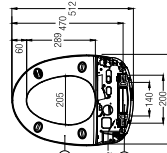

BS-72 ELONGATED AC

WBTSB00077WW

SPECIFICATIONS

● 511 L x 383 W x 153 H mm

Requires power supply with

A 100V-120V / AC 200V-240V