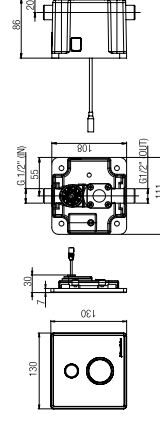

URINAL SENSOR FLUSH VALVE

WBFT401003CP
WBFT401009CP

SPECIFICATIONS
Comes with override button (electronic) with LED, AC (Box type)