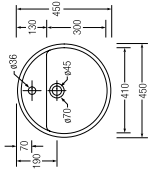

BASEL

WBAAAB100WW

SPECIFICATIONS

- 450 L x 450 W x 135 H mm