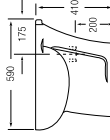

VALENTIA

WBSHV000WW

SPECIFICATIONS ●

● 590 L x 360 W x 410 H mm