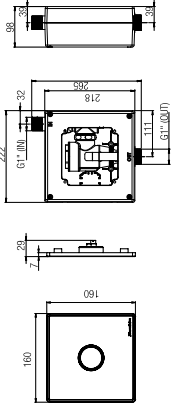

MANUAL WC FLUSH VALVE

SPECIFICATIONS
Comes with push button (Box type)