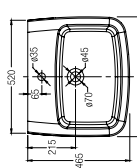

LUCCA 550

WBVC950087WW

SPECIFICATIONS

- 550 L x 465 W x 160 H mm