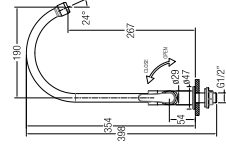

**FERMO-N ABLUTION TAP**

1/2" abluion tap with wall flange

WBFA300837CP

**NEW**

**FERMO-N DECK-MOUNTED SINK TAP**

1/2" deck-mounted sink tap with swivel (round) spout

WBFA301403CP

**NEW**