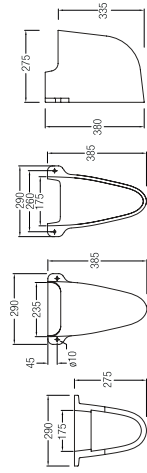

SPECIFICATIONS

- 275 L x 225 W x 550 H mm

**HALF PEDESTAL**

WBSSHP000WW

SPECIFICATIONS

- 275 L x 290 W x 385 H mm

**UNIVERSAL  
FULL PEDESTAL**

WBABUN000WW