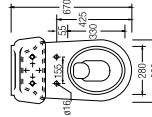

WINDSOR MKII

Washdown
WBSEWR029WW (BO 190mm 6/3L)
WBSEWR030WW (HO 165mm 6/3L)

SPECIFICATIONS
D 670 L x 365 W x 785 H mm
F Fixed Bottom 190mm
Horizontal 165mm
WBT S800039WW