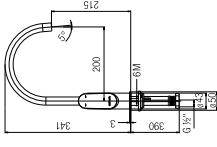

FERLA-N DECK-MOUNTED SINK TAP (ROUND)

Single lever 1/2" deck-mounted sink mixer

WBFA301335CP
WBFA301335C3