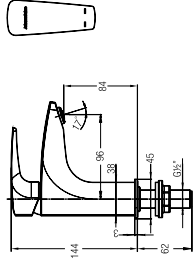

FELINO BASIN PILLAR TAP

Single lever 1/2" basin pillar tap

- WBFA301301CP
- WBFA301301C3