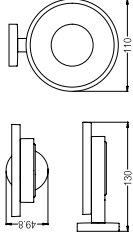

PAPER HOLDER WITH COVER
WBBA1.00264CP