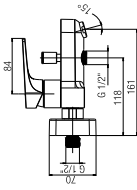

MISANO WALL-MOUNTED BATH-SHOWER MIXER

WBFA301326CP

WBFA301326C3