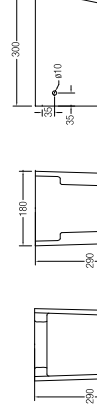

BERGAMO SQUARE HALF PEDESTAL

WBSEBC0000WW

SPECIFICATIONS

- 300 L x 180 W x 290 H mm