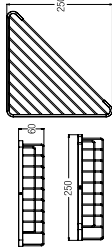

Barrier Free Products

Water Closets

SPECIFICATIONS

- 800 L x 376 W x 460 H mm
- Fixed Bottom 250/300mm, Horizontal 180mm
- WETS8000509WW

SPECIFICATIONS

- 650 L x 377 W x 790 H mm
- Fixed Bottom 250mm, Horizontal 180mm
- WETS6000509WW

HANDICAP
WBSA4HC000WW

SPECIFICATIONS ○○○○

- 640 L x 545 W x 150 H mm