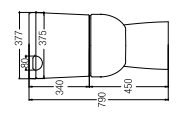

Barrier Free Products

Water Closets

SPECIFICATIONS

- 800 L x 376 W x 460 H mm
- Fixed Bottom 250/300mm, Horizontal 180mm
- WETS8000509WW

SPECIFICATIONS

- 650 L x 377 W x 790 H mm
- Fixed Bottom 250mm, Horizontal 180mm
- WETS6000509WW

HANDICAP
WBSA4HC000WW

SPECIFICATIONS ○○○○

- 640 L x 545 W x 150 H mm