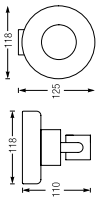

**SPARE PAPER HOLDER**  
WBBA100163CP

**TOWEL BAR 790MM**  
WBBA100160CP

**ROBE HOOK**  
WBBA100166CP

**ROBE HOOK SET 3 (SWIVEL)**  
WBBA100166CP

**SOAP DISH HOLDER**  
WBBA100167CP

**SOAP DISPENSER**  
WBBA100170CP