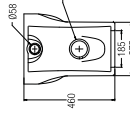

## Water Closets

**LIFE ASSIST BACK-TO-WALL**  
Washdown  
WBSC9501...WW

**SPECIFICATIONS**

- 800 L x 376 W x 460 H mm
- Fixed Bottom 250/300mm, Horizontal 180mm
- WETS8000509WW

**TOLEDO**  
Washdown  
WBSEL11.WW