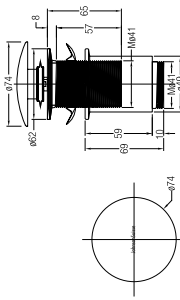

Chrome
WBFT400444CP