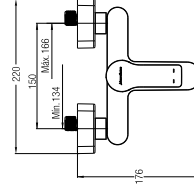

TRENTO WALL-MOUNTED BATH-SHOWER MIXER

Single lever wall-mounted bath-shower mixer without shower kit

- WBFA301330CP ✓
- WBFA301330C3 ✓✓✓