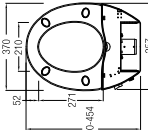

Bidet Seats

Manual Bidet Seat

MANUAL BIDET SEAT, ROUND

WBTSB00110WW

SPECIFICATIONS

● 480 L x 370 W x 62 H mm