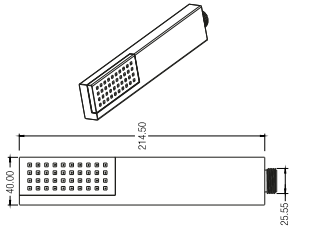

FLORES HAND SHOWER

Single function

WBFA301071CP

SPECIFICATIONS