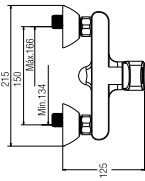

NEW

FELINO WALL-MOUNTED BATH-SHOWER MIXER

Single lever wall-mounted bath-shower mixer without shower kit

- WBFA301324CP
- WBFA301324C3