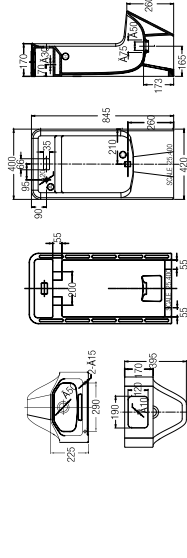

SPECIFICATIONS

- 395 L x 420 W x 845 H mm
- Back Inlet