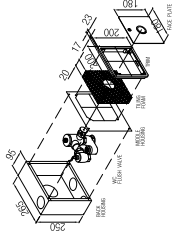

WC Manual Flush Valves

MANUAL WC FLUSH VALVE

WBFT400926CP