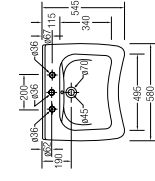

HANDICAP
WBSA4HC000WW

SPECIFICATIONS ○○○○

- 640 L x 545 W x 150 H mm