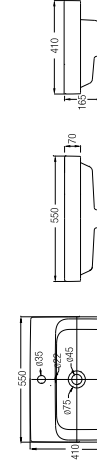

GEMELLI SQUARE 550

WBAAGM131WW

SPECIFICATIONS

- 550 L x 410 W x 165 H mm