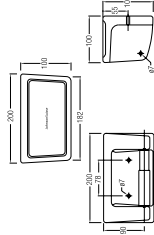

## Vitreous China - Screw-to-wall Standard Series

**ROBE HOOK**  
WBSSRH000WW

**SOAP TRAY**  
WBSSSO000WW

**TOWEL RING**  
WBSSTG000WW

**TOILET ROLL HOLDER**  
WBSSTE000WW

**TOILET ROLL HOLDER WITH SHELF**  
WBSSTH000WW