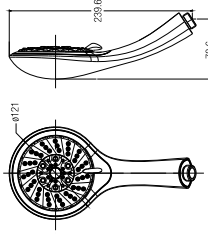

BERING HAND SHOWER

Five functions

WBFA300726CP

SPECIFICATIONS

NAUTICAL II FIXED SHOWER HEAD

Single function (brass)

WBFA300706CP

SPECIFICATIONS