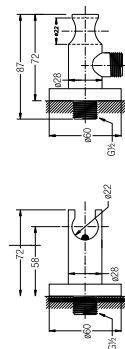

ANGLE VALVE

With auto shut off
WBFA301187CP