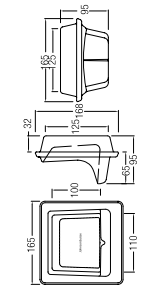

Vitreous China - Semi-Recessed