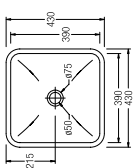

MERCURY

WBAAVS200WW

SPECIFICATIONS

- 430 L x 430 W x 175 H mm