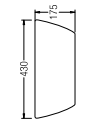

MERCURY

WBAAVS200WW

SPECIFICATIONS

- 430 L x 430 W x 175 H mm