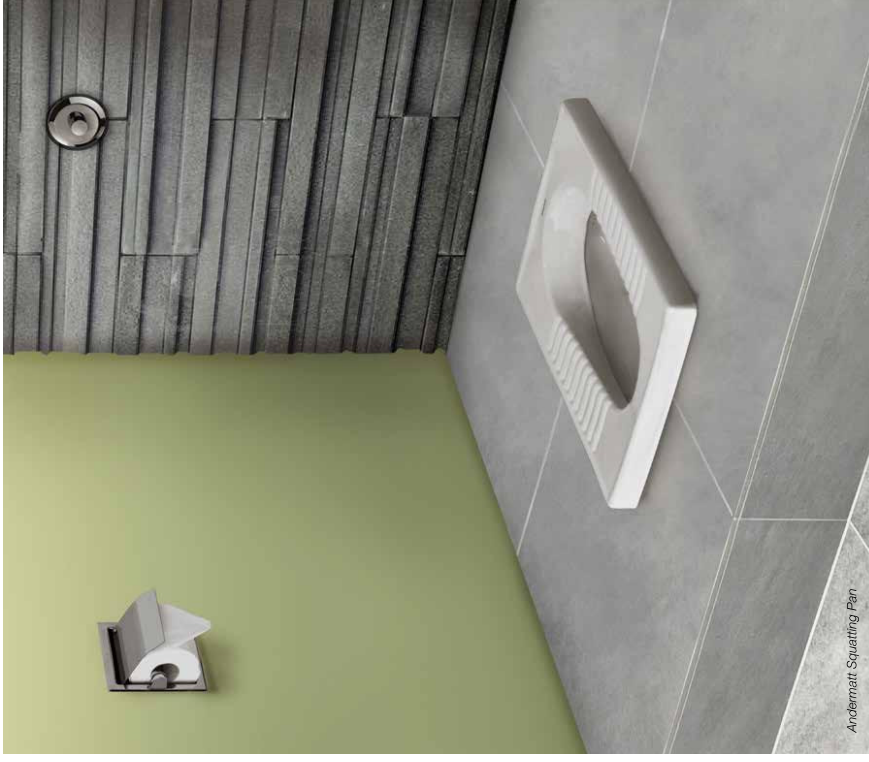

Squatting Pans

Andermatt Squatting Pan

Anglia

Includes integrated P-trap and tread plates
Rough-in: Horizontal 170mm
WBACAG000WW

Andermatt

Includes integrated tread plates
⊕ Loose S-trap; Loose P-trap
Rough-in: Fixed Bottom 250mm, Horizontal 136mm
WBACAM000WW

Claywood

Includes integrated S-trap
⊕ Tread plates
Rough-in: Fixed Bottom 275mm
WBACF1211WW

Bengal

⊕ Loose S-trap; Loose P-trap
⊕ Tread plates
Rough-in: Fixed Bottom 200mm, Horizontal 63mm
WBACBL000WW