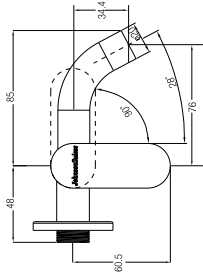

FERLA-N 1/2" BIB TAP

Single lever 1/2" bib tap with flange

WBFA300769CP