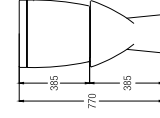

BERGAMO SQUARE

Washdown
WBSEBQ221WW (BO 200mm 6/3L)

SPECIFICATIONS
D 635 L x 365 W x 770 H mm
F Fixed Bottom 200mm
WBT S800123WW