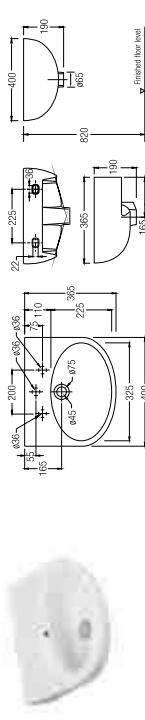

BOSTON 400

WBSABS100WW

SPECIFICATIONS ○○○○

- 400 L x 365 W x 190 H mm