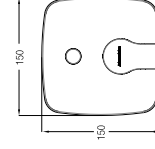

TRENTO CONCEALED BATH-SHOWER MIXER

Single lever concealed bath-shower mixer

- WBFA301319CP ✓
- WBFA301320CP ✓✓✓