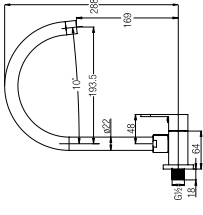

FERLA-N WALL-MOUNTED SINK TAP (ROUND)

WBFA300773CP