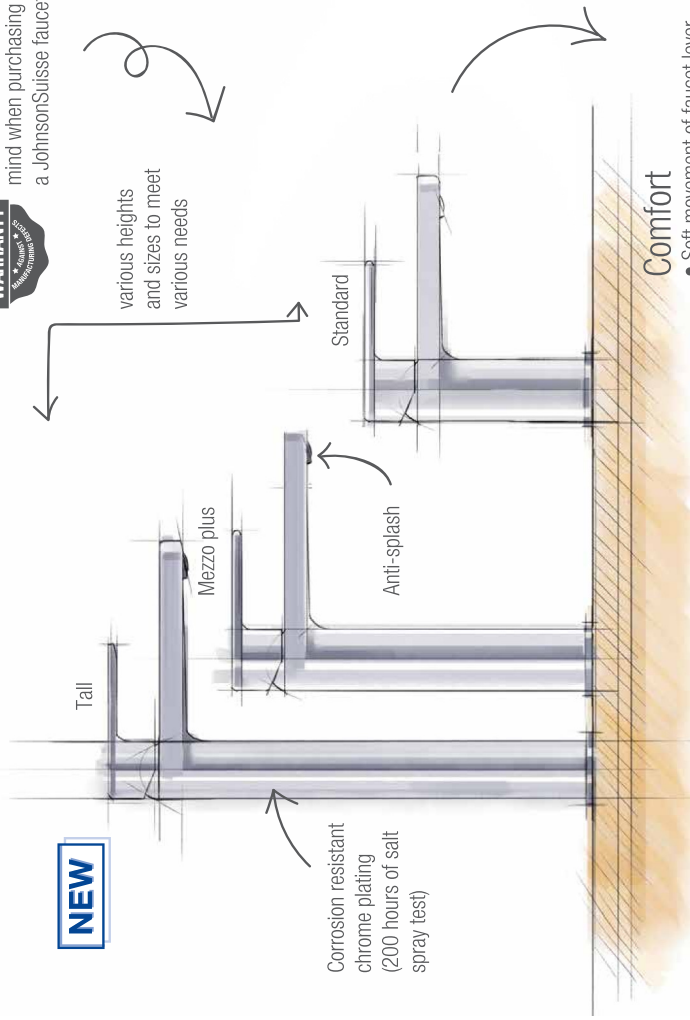

Sensor Taps

page 84

Self-closing Tap

page 85

FEATURES

of Faucets

5-Years
Warranty

against manufacturing defects. Have peace of mind when purchasing a Johnson/Suisse faucet

various heights and sizes to meet various needs

NEW

Corrosion resistant chrome plating (200 hours of salt spray test)

Mezzo plus

Anti-splash

Standard

Tall

Comfort

- Soft movement of faucet lever
- Multiple heights to suit different preferences (Standard/Mezzo plus/Tall)
- Multiple combinations of designs and functions available

Health

Reliability

- Designed, engineered, manufactured and tested by the Roca Group
- Developed under stringent quality control processes
- Complies with PUB

Sustainability

1. Innovative water-saving features
2. Aerated water stream prevents splashing
   - A wide range of flow restrictors are available
3. Sustainable manufacturing processes
4. Made with maximum respect and consideration for the environment

Made of DZR Brass Material

- Complies with PUB

Durability

1. High quality ceramic disc cartridge
2. Endurance tested against European standards (500,000 cycles of cartridge)
3. High quality chrome plating
4. High corrosion resistance and long lasting shine (200 hours of salt spray test)