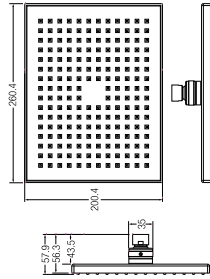

FLORES II FIXED SHOWER HEAD

Single function

WBFA301234CP

SPECIFICATIONS

OCEAN II FIXED SHOWER HEAD

Single function

WBFA300571CP

SPECIFICATIONS