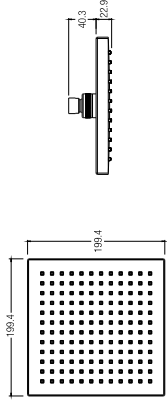

PACIFIC FIXED SHOWER HEAD

Single function

WBFA300576CP

SPECIFICATIONS

CELTIC II FIXED SHOWER HEAD

Single function

WBFA301081CP

SPECIFICATIONS