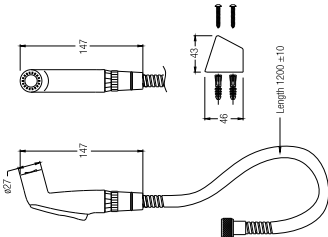

HAND BIDET SET

With hand spray
1.2m shower hose & wall bracket
WBFA300643CP