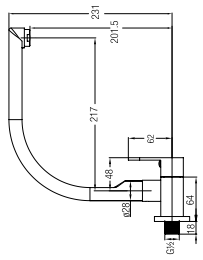

FERLA-N WALL-MOUNTED SINK TAP (CURVE)

WBFA300775CP