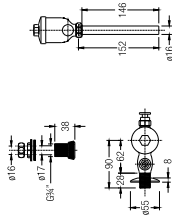

17205 EXPOSED URINAL FLUSH VALVE

WBFT400454CP

SPECIFICATIONS
Comes with straight pipe