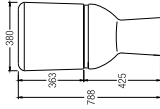

CELICO

Washdown
WBSECB020WW (BO 200mm 6/3L)
WBSECB102WW (HO 185mm 6/3L)

SPECIFICATIONS
D 670 L x 360 W x 788 H mm
F Fixed Bottom 200mm
Horizontal 185mm
WBT S800078WW
WBT S800059WW