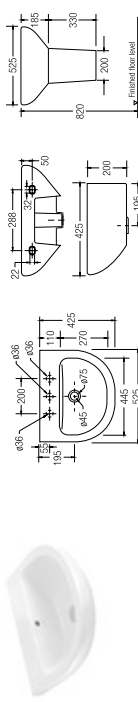

COMO

WBSACM100WW

SPECIFICATIONS ○○○

- 625 L x 455 W x 200 H mm
- Como half pedestal