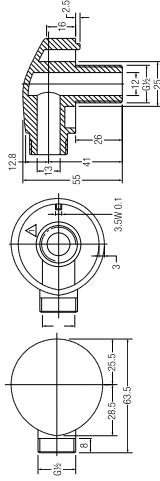

PLASTIC WALL OUTLET

1/2" Wall-mounted outlet (plastic)

WBFA300584CP