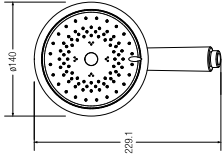

**AQUATIC II HAND SHOWER**

Three functions

WBFA300566CP

**SPECIFICATIONS**

**CASPIAN HAND SHOWER**

Five functions

WBFA300711CP

**SPECIFICATIONS**