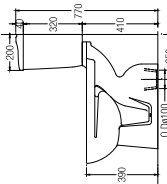

WINDSOR 250

Washdown
WBSENM221WW (BO 250mm 6/3L)

SPECIFICATIONS
D 690 L x 395 W x 770 H mm
F Fixed Bottom 250mm
WBT S800039WW