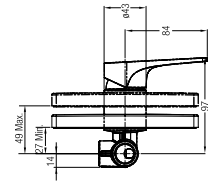

MISANO CONCEALED SHOWER MIXER

Single lever concealed shower mixer

WBFA301307CP

WBFA301321CP