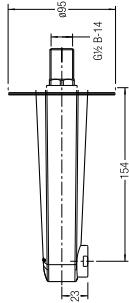

WBFA301078 CP

Bath Spouts

**BATH SPOUT**

Length: 250mm

WBFA300557CP

**BATH SPOUT**

Length: 150mm

WBFA300668CP