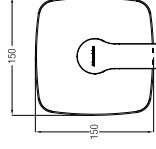

TRENTO CONCEALED SHOWER TAP

Single lever concealed shower tap

- WBFA301318CP ✓
- WBFA301322CP ✓✓✓