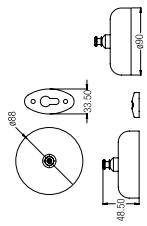

Barrier Free Products

GDC990296
KLEENEX BOX
WBBA1.00277CP