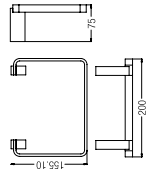

Design

**HANGER**  
WBBA1.00246CP

**TOWEL RING, 30x12.5CM**  
WBBA1.00255CP

**TUMBLER**  
WBBA1.00236CP

**SOAP DISH**  
WBBA1.00247CP

**TOWEL RING, 20x15.5CM**  
WBBA1.00256CP

Trendy

**DOUBLE PAPER HOLDER WITHOUT COVER**  
WBBA1.00254CP