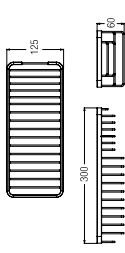

Barrier Free Products

Water Closets

SPECIFICATIONS

- 800 L x 376 W x 460 H mm
- Fixed Bottom 250/300mm, Horizontal 180mm
- WETS8000509WW

SPECIFICATIONS

- 650 L x 377 W x 790 H mm
- Fixed Bottom 250mm, Horizontal 180mm
- WETS6000509WW

HANDICAP
WBSA4HC000WW

SPECIFICATIONS ○○○○

- 640 L x 545 W x 150 H mm