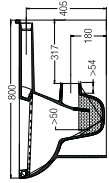

TOLEDO
Washdown
WBSEL11.WW

SPECIFICATIONS

- 650 L x 377 W x 790 H mm
- Fixed Bottom 250mm, Horizontal 180mm
- WETS6000509WW