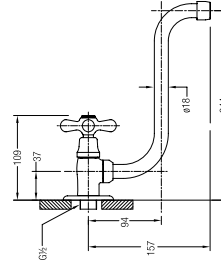

TOSCANA WALL-MOUNTED ABLUTION TAP

Wall-mounted abluion tap with swivel spout and flange

WBFA300601CP