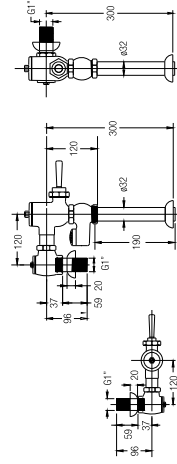

17203 EXPOSED WC FLUSH VALVE

WBFT400452CP