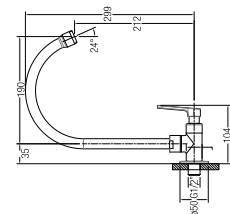

FERMO-N WALL-MOUNTED SINK TAP

1/2" wall-mounted sink tap with swivel (round) spout

WBFA301404CP

NEW