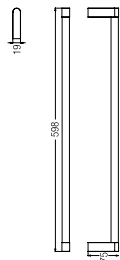

**HANGER**  
WBBA1.00233CP

**TOWEL RING, 22.5x12.5CM**  
WBBA1.00242CP

**PAPER HOLDER WITH COVER**  
WBBA1.00239CP

**TOWEL RACK 600MM**  
WBBA1.00240CP

**TOWEL SHELF**  
WBBA1.00244CP

**SOAP DISH**  
WBBA1.00234CP