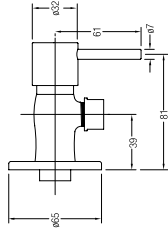

TREVI ANGLE VALVE

½" angle valve with flange

WBFA300593CP