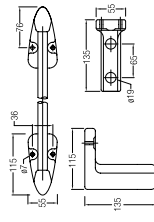

Bathroom Accessories

Vitreous China - Screw-to-wall Alpina Series

Vitreous China - Screw-to-wall Standard Series