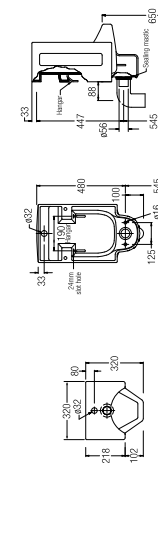

SANTANA 320 (Cleansing / Normal)

SPECIFICATIONS

- 320 L x 320 W x 560 H mm
- Top Inlet / Back Inlet
- *Cleansing with nozzle or normal
- With anti-splash rim and privacy shield