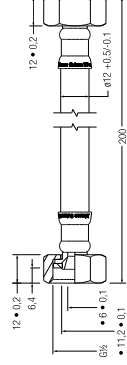

FLEXIBLE HOSE

Stainless steel reinforced flexible hose
Length: 200mm

WBFA300712CP