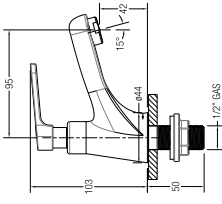

Fermo-N

FERMO-N BASIN PILLAR TAP

1/2" basin pillar tap

WBFA301400CP