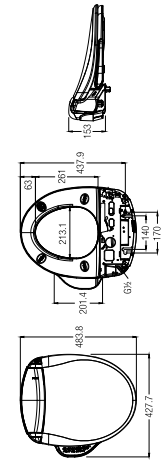

SPECIFICATIONS

- 483 L x 427 W x 153 H mm
- Power supply with 4 AA alkaline batteries