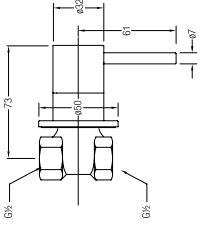

TREVI CONCEALED STOP VALVE

1/2" concealed stop valve with flange

WBFA300694CP