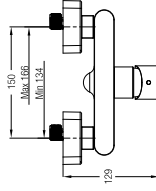

TRENTO WALL-MOUNTED SHOWER MIXER

Single lever wall-mounted shower mixer without shower kit

- WBFA301329CP ✓
- WBFA301329C3 ✓✓✓