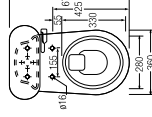

WIMBLEDON

Washdown Lever Activated
WBSEWB027WW (BO 190mm 6L, PRIME A Cistern)
WBSEWB028WW (BO 190mm 6L, PRIME B Cistern)
WBSEWB032WW (HO 185mm 6L, PRIME A Cistern)
WBSEWB033WW (HO 185mm 6L, PRIME B Cistern)

SPECIFICATIONS
D 670 L x 410 W x 770 H mm
F Fixed Bottom 190mm
Horizontal 185mm
WBT S800039WW