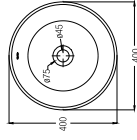

GEMELLI ROUND 400

WBAAAGM120WW

SPECIFICATIONS

- 400 L x 400 W x 140 H mm