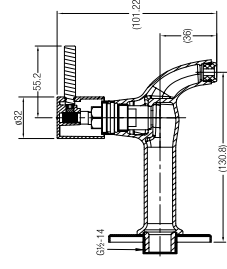

TREVI LONG BIB TAP

1/2" long bib tap with flange

WBFA300660CP