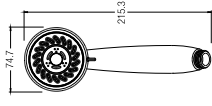

MARINE I HAND SHOWER

Three functions

WBFA300568CP

SPECIFICATIONS