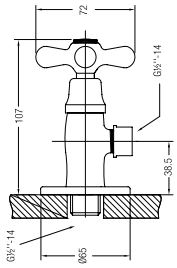

Wall-mounted abluion tap with swivel spout and flange

WBFA300601CP

Ravenna

**TOSCANA ANGLE VALVE**

1/2" angle valve with flange

WBFA300641CP

**TOSCANA STOP VALVE**

1/2" stop valve with flange