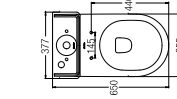

Barrier Free Products

Water Closets

SPECIFICATIONS

- 800 L x 376 W x 460 H mm
- Fixed Bottom 250/300mm, Horizontal 180mm
- WETS8000509WW

SPECIFICATIONS

- 650 L x 377 W x 790 H mm
- Fixed Bottom 250mm, Horizontal 180mm
- WETS6000509WW

HANDICAP
WBSA4HC000WW

SPECIFICATIONS ○○○○

- 640 L x 545 W x 150 H mm