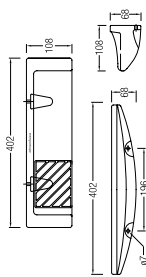

## Vitreous China - Screw-to-wall Alpina Series

**ROBE HOOK**  
WBLSRH000WW

**SOAP DISH**  
WBFLST000WW

**SOAP AND SPONGE HOLDER**  
WBLSRH000WW

**TOWEL RING**  
WBSLTG000WW

**TOWEL ROLL HOLDER**  
WBSLTE000WW