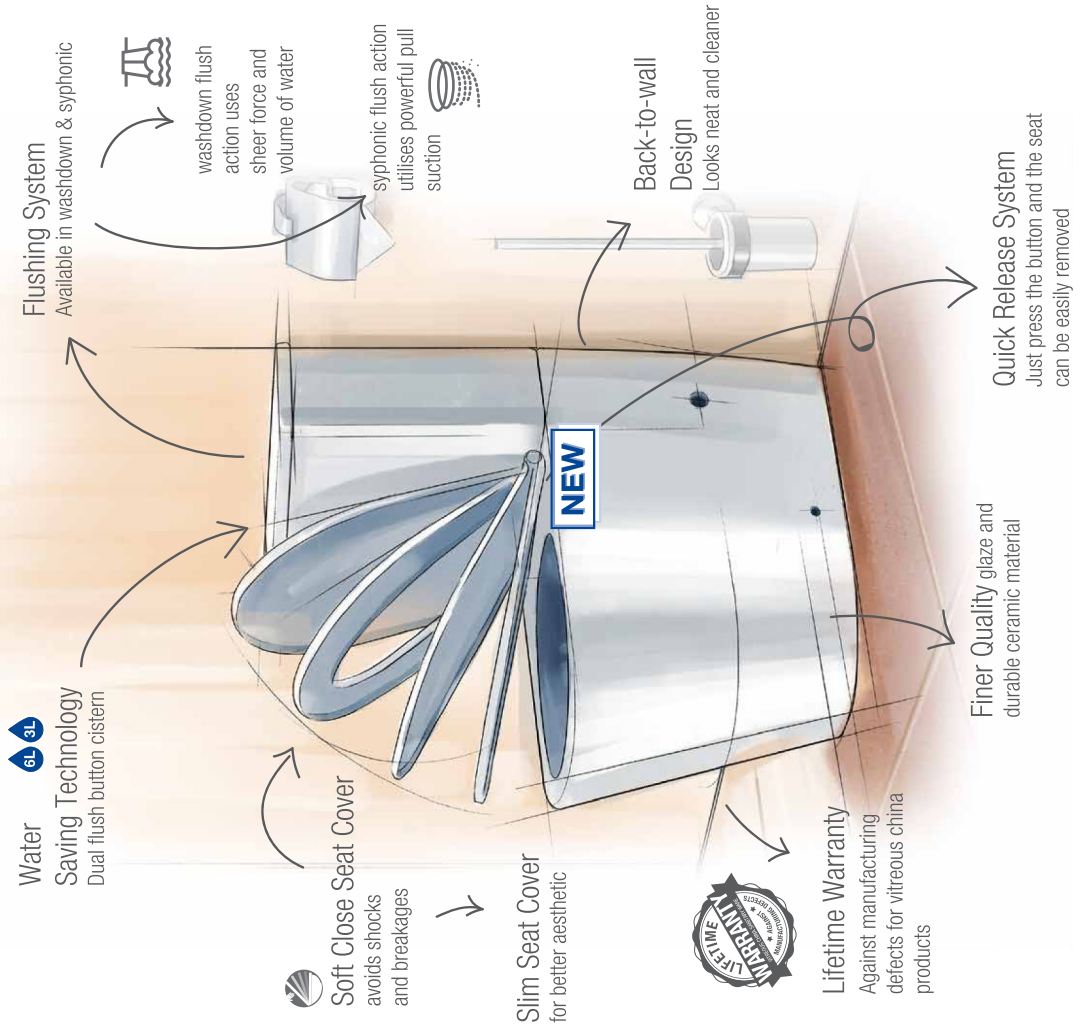

## Wall-hung WCs

page 37

# Close-coupled WCs

Close-coupled WCs are made up of two separate ceramic pieces, where the cistern or tank is mounted onto the pan. These WCs carry a timeless modern design and is a trendsetter due to affordability and ease of installation.