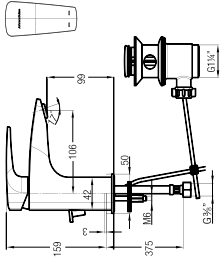

WBFA300775CP

Felino

**FELINO BASIN MIXER**

Single lever basin mixer with 1 1/4" pop-up waste

- WBFA301300CP
- WBFA301300C3

**NEW**

**FELINO BASIN PILLAR TAP**

Single lever 1/2" basin pillar tap