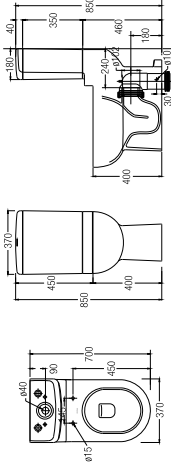

SPECIFICATIONS

- **C** 700 L x 370 W x 860 H mm
- **F** Fixed Bottom 190/250mm,
- Horizontal 180mm