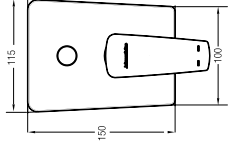

**FELINO CONCEALED SHOWER TAP**

Single lever concealed shower tap

- WBFA301303CP
- WBFA301322CP

**NEW**

**FELINO CONCEALED BATH-SHOWER MIXER**

Single lever concealed bath-shower mixer

- WBFA301304CP
- WBFA301320CP