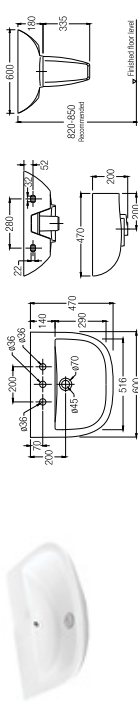

### MODENA

WBSAMID100WW

SPECIFICATIONS ○○○

- 600 L x 470 W x 200 H mm
- Modena half pedestal