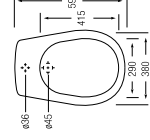

VALENTIA

WBSHV000WW

SPECIFICATIONS ●

● 590 L x 360 W x 410 H mm