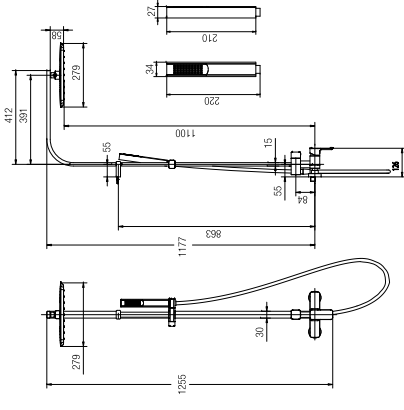

NEW SHOWER COLUMN

Single lever wall-mounted shower mixer column

WBFA301215CP