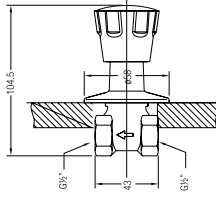

RAVENNA STOP VALVE

1/2" stop valve with flange

WBFA300624CP