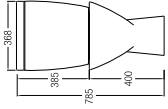

BERGAMO

Washdown
WBSEBQ221WW (BO 200mm 6/3L)
WBSEBQ121WW (HO 180mm 6/3L)

SPECIFICATIONS
D 640 L x 368 W x 785 H mm
F Fixed Bottom 200mm
Horizontal 180mm
WBT S800103WW
WBT S800102WW