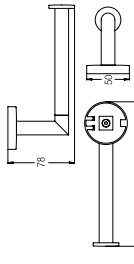

TOWEL RACK 800MM
WBBA1.00266CP