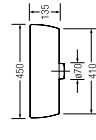

BASEL

WBAAAB100WW

SPECIFICATIONS

- 450 L x 450 W x 135 H mm