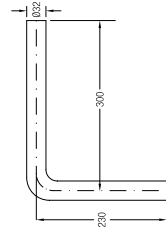

STAINLESS STEEL 'L' SHAPE WC FLUSH PIPE

WBFT400431CP

300 L x 230 W x 32 H mm