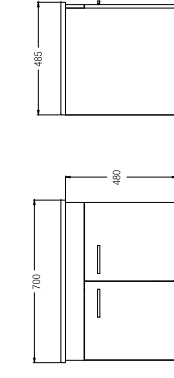

NEW
TREVISO 700

WBSC950146WW

SPECIFICATIONS

- 700 L x 465 W x 480 H mm
- Includes basin