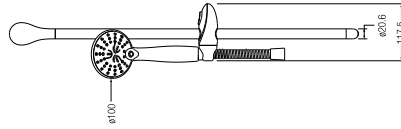

JAVA SHOWER KIT SET

Hand shower (Two functions)
1.75m flexible hose
684mm slide bar

WBFA301080CP