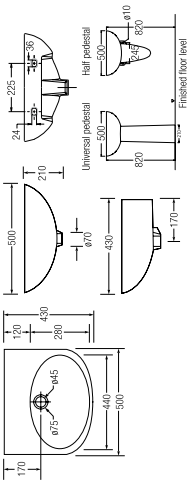

BOSTON 500 CLINICAL

WBASBS220WW

SPECIFICATIONS

6 500 L x 450 W x 210 H mm