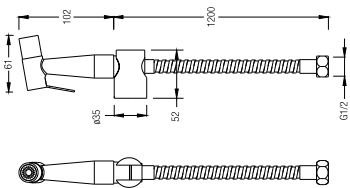

HANDHELD BIDET SET

Nickel-brushed
WBFA300944SA