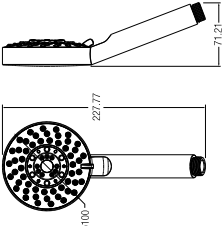

**AQUATIC II HAND SHOWER**

Three functions

WBFA300566CP

**SPECIFICATIONS**

**CASPIAN HAND SHOWER**

Five functions

WBFA300711CP

**SPECIFICATIONS**