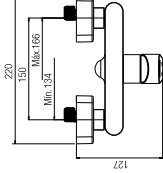

MISANO WALL-MOUNTED SHOWER MIXER

Single lever wall-mounted shower mixer without shower kit

WBFA301325CP

WBFA301325C3