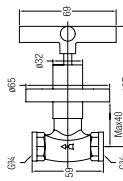

1/2" cross handle stop valve with flange

WBFA300605CP

**ASTI-N 3/4" STOP VALVE**

3/4" cross handle stop valve with flange

WBFA300672CP

**ASTI-N 1\"/>**

1" cross handle stop valve with flange

WBFA300673CP