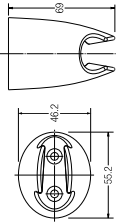

Wall Brackets

FIXED WALL BRACKET

Fixed wall bracket for hand shower

WBFA300686CP