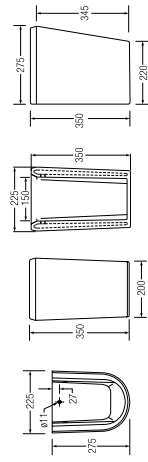

**COMO
HALF PEDESTAL**

WBSSCM000WW

SPECIFICATIONS

- 275 L x 225 W x 550 H mm