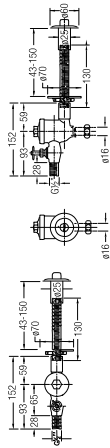

17206 CONCEALED URINAL FLUSH VALVE

WBFT400456CP

SPECIFICATIONS
Duct type