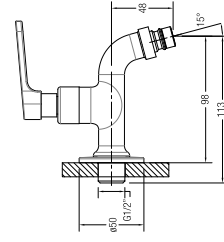

FERMO-N WASHING MACHINE TAP

1/2" washing machine tap with wall flange

WBFA301402CP