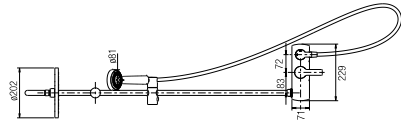

Shower Kits

SHOWER COLUMN

Single lever wall-mounted shower mixer column with panel

WBFA301217CP