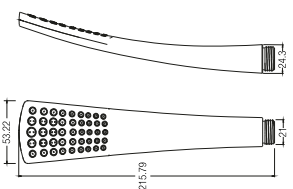

Sensor Taps

NEW

SENSOR TAP

Deck-mounted sensor basin tap - DC

WBFA301354CP

Deck-mounted sensor basin tap - AC

WBFA301355CP

NEW

SENSOR TAP

Wall-mounted sensor basin tap - DC

WBFA301352CP

NEW

SENSOR TAP

Wall-mounted sensor basin tap - AC

WBFA301353CP

SELF-CLOSING TAP

Deck-mounted self closing tap

WBFA300760CP

Showers

Hand Showers

ARCTIC HAND SHOWER

Single function

WBFA300708CP

SPECIFICATIONS

CASPIAN II HAND SHOWER

Single function

WBFA300723CP

SPECIFICATIONS

CELEBES HAND SHOWER

Single function

WBFA301076CP

SPECIFICATIONS

KARA HAND SHOWER

Single function

WBFA301075CP

SPECIFICATIONS

FLORES HAND SHOWER

Single function

WBFA301071CP

SPECIFICATIONS

ARCTIC II HAND SHOWER

Single function

WBFA300720CP

SPECIFICATIONS