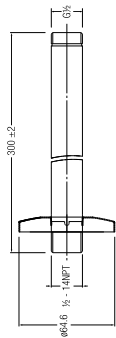

### BRASS SHOWER ARM AND FLANGE

Length: 400mm (square)

WBFA300707CP

**BRASS CEILING SHOWER ARM AND FLANGE**

Length: 300mm  
WBFA300580CP

**BRASS CEILING SHOWER ARM AND FLANGE**

Length: 150mm  
WBFA300728CP

**HANDHELD BIDET SET**