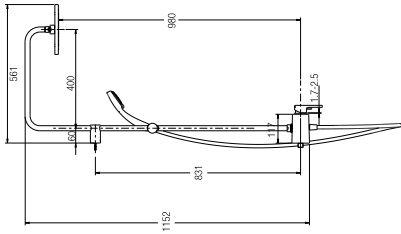

Shower Kits

SHOWER COLUMN

Single lever wall-mounted shower mixer column with panel

WBFA301217CP

FERLA SHOWER KIT SET

Round shower head

WBFA300784CP