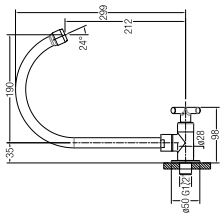

Misano

ASTI-N WALL-MOUNTED SINK TAP

1/2" wall-mounted sink tap with swivel (round) spout

WBFA30141TCP