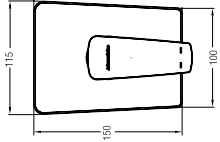

FELINO CONCEALED SHOWER TAP

Single lever concealed shower tap

- WBFA301303CP
- WBFA301322CP

NEW

FELINO CONCEALED BATH-SHOWER MIXER

Single lever concealed bath-shower mixer

- WBFA301304CP
- WBFA301320CP