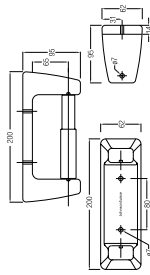

## Vitreous China - Screw-to-wall Standard Series

**ROBE HOOK**  
WBSSRH000WW

**SOAP TRAY**  
WBSSSO000WW

**TOWEL RING**  
WBSSTG000WW

**TOILET ROLL HOLDER**  
WBSSTE000WW

**TOILET ROLL HOLDER WITH SHELF**  
WBSSTH000WW