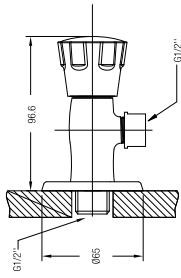

RAVENNA ANGLE VALVE

1/2" angle valve with flange

WBFA300623CP