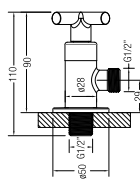

ASTI-N ANGLE VALVE

1/2" angle valve with flange

WBFA301412CP