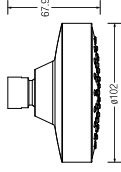

PACIFIC FIXED SHOWER HEAD

Single function

WBFA300576CP

SPECIFICATIONS

CELTIC II FIXED SHOWER HEAD

Single function

WBFA301081CP

SPECIFICATIONS

NAUTICAL FIXED SHOWER HEAD

Single function

WBFA300575CP

SPECIFICATIONS

BELICE FIXED SHOWER HEAD

Single function

WBFA301233CP

SPECIFICATIONS

FLORES FIXED SHOWER HEAD

Single function

WBFA301070CP

SPECIFICATIONS

CELTIC FIXED SHOWER HEAD

Single function

WBFA300718CP

SPECIFICATIONS

FLORES II FIXED SHOWER HEAD

Single function

WBFA301234CP

SPECIFICATIONS

OCEAN II FIXED SHOWER HEAD

Single function

WBFA300571CP

SPECIFICATIONS