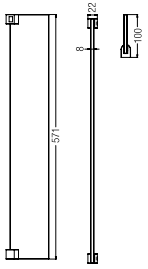

Design

**HANGER**  
WBBA1.00246CP

**TOWEL RING, 30x12.5CM**  
WBBA1.00255CP

**TUMBLER**  
WBBA1.00236CP

**SOAP DISH**  
WBBA1.00247CP

**TOWEL RING, 20x15.5CM**  
WBBA1.00256CP

Trendy

**DOUBLE PAPER HOLDER WITHOUT COVER**  
WBBA1.00254CP