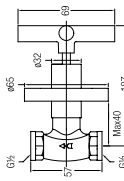

ASTI-N 1/2" STOP VALVE

1/2" cross handle stop valve with flange

WBFA300605CP