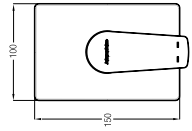

**MISANO CONCEALED SHOWER MIXER**

Single lever concealed shower mixer

WBFA301307CP

WBFA301321CP

**MISANO CONCEALED SHOWER TAP**

Single lever concealed shower tap

WBFA301308CP  
WBFA301322CP

**MISANO CONCEALED BATH-SHOWER MIXER**