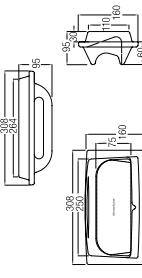

Vitreous China - Semi-Recessed