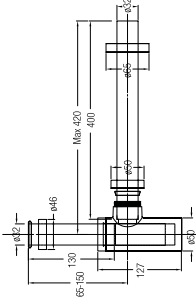

Complementary Products

Complementary Products

Chrome
Length: max 420mm
WBFT300992CP

ZINC BOTTLE TRAP