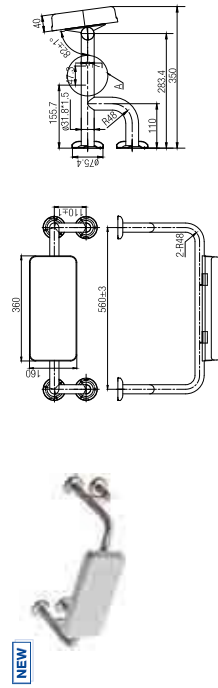

ASSIST BACK REST
WBBA100340SS