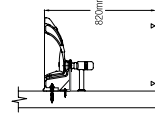

HANDICAP
WBSA4HC000WW

SPECIFICATIONS ○○○○

- 640 L x 545 W x 150 H mm