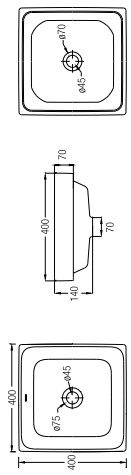

GEMELLI SQUARE 400

WBAAGM110WW

SPECIFICATIONS

- 400 L x 400 W x 140 H mm