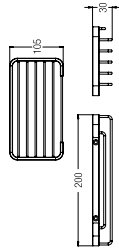

# Barrier Free Products

**GDC990197**  
**EXTENSIBLE CLOTHES LINE**  
WBBA1.00278CP

**GDC990296**  
**KLEENEX BOX**  
WBBA1.00277CP

**GDC990130**  
**GRATED CONTAINER, 200MM**  
WBBA1.00278CP

**GDC990133**  
**GRATED CONTAINER, 300MM**  
WBBA1.00279CP