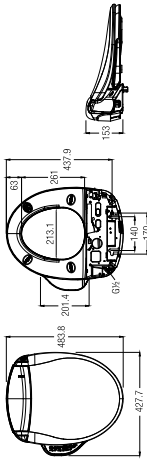

BS-42 ROUND DC

WBTS960074WW

SPECIFICATIONS

- 483 L x 427 W x 153 H mm
- Requires power supply with A 100V-120V / AC 200V-240V