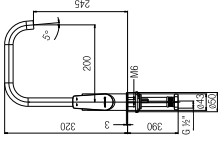

MISANO DECK-MOUNTED SINK MIXER

Single lever 1/2" deck-mounted sink mixer with swivel spout

WBFA301333CP
WBFA301333C3