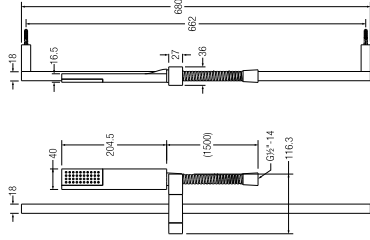

Hand shower (Single function)

1.75m flexible hose

662mm slide bar

WBFA301077CP

**BALTIC SHOWER KIT SET**

Hand shower (Three functions)

1.75m flexible hose

713mm slide bar