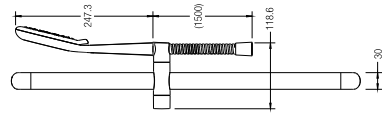

**JAVA SHOWER KIT SET**

Hand shower (Two functions)  
1.75m flexible hose  
684mm slide bar

WBFA301080CP

**BERING SHOWER KIT SET**

Hand shower (Three functions)  
1.75m flexible hose  
602mm slide bar

WBFA301079CP