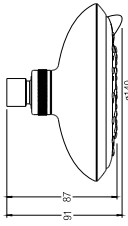

WAVE FIXED SHOWER HEAD

Three functions

WBFA300573CP