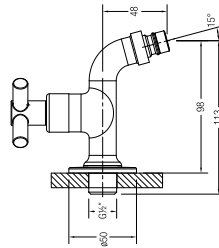

**ASTI-N BIB TAP**

1/2" bib tap with wall flange

WBFA301409CP

**ASTI-N WASHING MACHINE TAP**

1/2" washing machine tap with wall flange

WBFA301409CP

**ASTI-N 2-WAY BIB TAP**

1/2" 2-way bib tap with flange