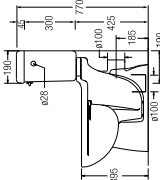

WIMBLEDON

Washdown Lever Activated
WBSEWB027WW (BO 190mm 6L, PRIME A Cistern)
WBSEWB028WW (BO 190mm 6L, PRIME B Cistern)
WBSEWB032WW (HO 185mm 6L, PRIME A Cistern)
WBSEWB033WW (HO 185mm 6L, PRIME B Cistern)

SPECIFICATIONS
D 670 L x 410 W x 770 H mm
F Fixed Bottom 190mm
Horizontal 185mm
WBT S800039WW