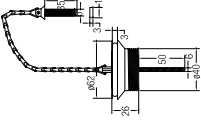

**Designer Hand Push Pop-up Waste w/o Overflow**

Chrome  
WBFT400444CP

**Brass Push Up Pop-up Waste w Overflow**

Chrome  
WBPA300753CP

**32mm Basin Waste, Plug & Chain**

WBFT400255XX

**Ceramic Tile Drainage**