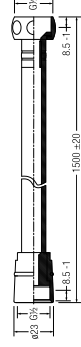

FLEXIBLE HOSE

PVC shower hose in silver colour
Length: 1.5m

WBFA300756XX