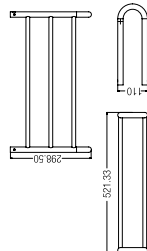

**HANGER**  
WBBA1.00233CP

**TOWEL RING, 22.5x12.5CM**  
WBBA1.00242CP

**PAPER HOLDER WITH COVER**  
WBBA1.00239CP

**TOWEL RACK 600MM**  
WBBA1.00240CP

**TOWEL SHELF**  
WBBA1.00244CP

**SOAP DISH**  
WBBA1.00234CP