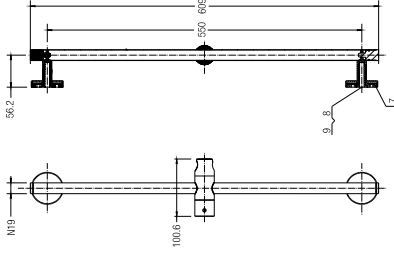

SLIDING BAR

Length: 600mm,
Size: Ø19mm (round)

WBFA300694CP