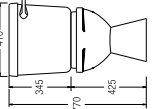

WIMBLEDON

Washdown Lever Activated
WBSEWB027WW (BO 190mm 6L, PRIME A Cistern)
WBSEWB028WW (BO 190mm 6L, PRIME B Cistern)
WBSEWB032WW (HO 185mm 6L, PRIME A Cistern)
WBSEWB033WW (HO 185mm 6L, PRIME B Cistern)

SPECIFICATIONS
D 670 L x 410 W x 770 H mm
F Fixed Bottom 190mm
Horizontal 185mm
WBT S800039WW