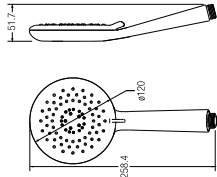

BERING II HAND SHOWER

Three functions

WBFA301072CP

SPECIFICATIONS