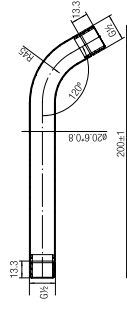

BRASS SHOWER ARM AND FLANGE

Length: 200mm (45 degree angle)

WBFA301186CP