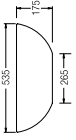

Countertop Basins

VENUS

WBAAVS300WW

SPECIFICATIONS

- 535 L x 390 W x 175 H mm