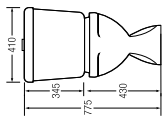

VERONA

Washdown
WBSEVE021WW (BO 150mm 6/3L)

SPECIFICATIONS
D 670 L x 360 W x 775 H mm
F Fixed Bottom 150mm
WBT S800039WW