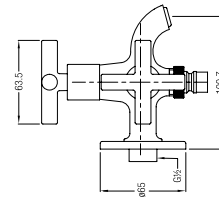

ASTI-N 2-WAY BIB TAP

1/2" 2-way bib tap with flange

WBFA300679CP