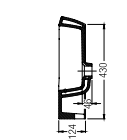

LUCCA 550

WBVC950087WW

SPECIFICATIONS

- 550 L x 465 W x 160 H mm