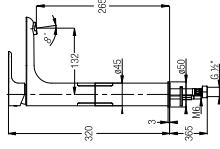

### STAINLESS STEEL URINAL FLUSH PIPE (FOR SANTANA ONLY)

WBFT400906CP

270 L x 210 W x 16 H mm

**TRENTO TALL BASIN MIXER**

Single lever tall basin mixer

- WBFA301345CP ✓
- WBFA301345C3 ✓✓✓

**TRENTO TALL BASIN TAP**