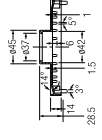

Size: 130x130mm  
WBFT400654XX

**Stainless Steel Floor Trap**

Size: 150x150mm  
WBFT400918XX