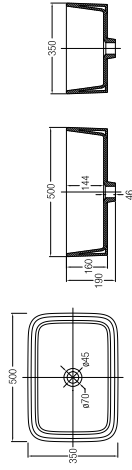

### GEMELLI SQUARE 400

WBAAAGM100WW

SPECIFICATIONS

- 400 L x 400 W x 140 H mm

**CELICO RECTANGULAR**

WBVC950095WW

SPECIFICATIONS

- 500 L x 350 W x 190 H mm