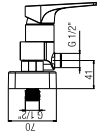

MISANO WALL-MOUNTED SHOWER MIXER

Single lever wall-mounted shower mixer without shower kit

WBFA301325CP

WBFA301325C3