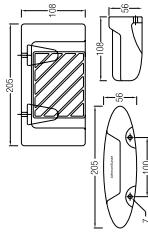

Bathroom Accessories

Vitreous China - Screw-to-wall Alpina Series

Vitreous China - Screw-to-wall Standard Series