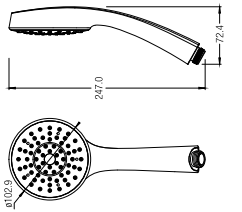

Sensor Taps

NEW

SENSOR TAP

Deck-mounted sensor basin tap - DC

WBFA301354CP

Deck-mounted sensor basin tap - AC

WBFA301355CP

NEW

SENSOR TAP

Wall-mounted sensor basin tap - DC

WBFA301352CP

NEW

SENSOR TAP

Wall-mounted sensor basin tap - AC

WBFA301353CP

SELF-CLOSING TAP

Deck-mounted self closing tap

WBFA300760CP

Showers

Hand Showers

ARCTIC HAND SHOWER

Single function

WBFA300708CP

SPECIFICATIONS

CASPIAN II HAND SHOWER

Single function

WBFA300723CP

SPECIFICATIONS

CELEBES HAND SHOWER

Single function

WBFA301076CP

SPECIFICATIONS

KARA HAND SHOWER

Single function

WBFA301075CP

SPECIFICATIONS

FLORES HAND SHOWER

Single function

WBFA301071CP

SPECIFICATIONS

ARCTIC II HAND SHOWER

Single function

WBFA300720CP

SPECIFICATIONS