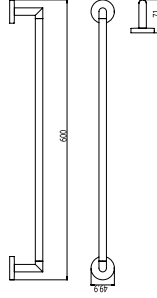

TOWEL SHELF
WBBA1.00287CP