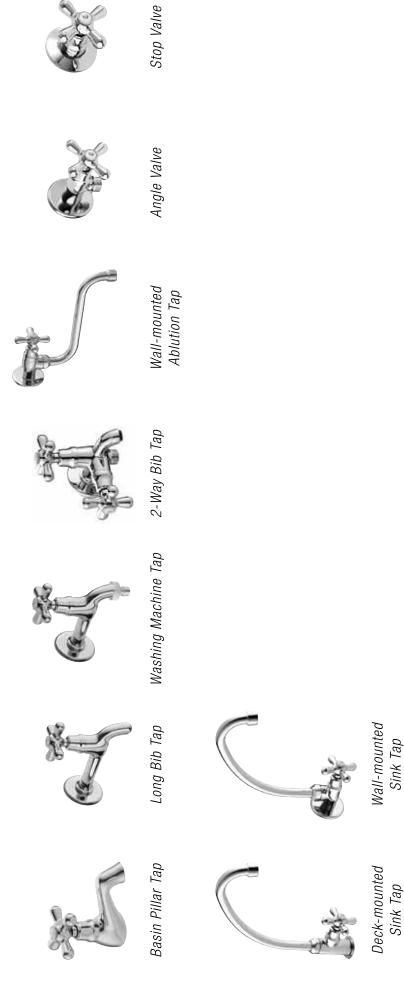

Toscana page 78

Basin Pillar Tap

Long Bib Tap

Washing Machine Tap

2-Way Bib Tap

Wall-mounted Ablution Tap

Angle Valve

Stop Valve