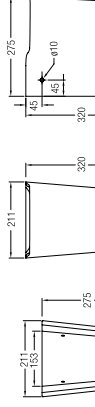

Pedestals

LATINA / RAGUSA HALF PEDESTAL

WBSC950051WW

SPECIFICATIONS

- 275 L x 211 W x 320 H mm