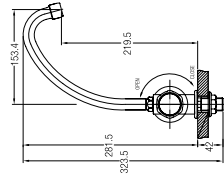

RAVENNA DECK-MOUNTED SINK TAP

Deck-mounted sink tap with swivel spout

WBFA300622CP