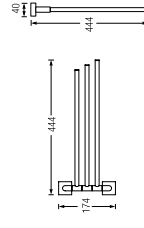

Vitreous China - Semi-Recessed