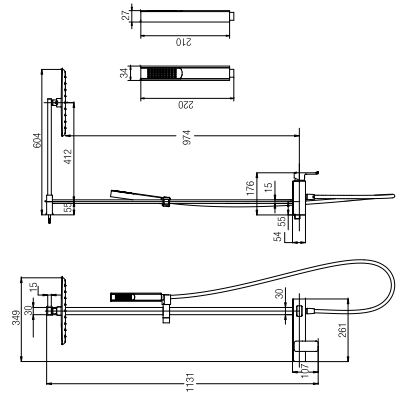

NEW SHOWER COLUMN

WBFA301216CP