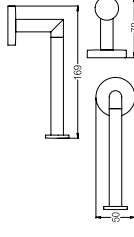

TOWEL RACK 600MM
WBBA1.00265CP