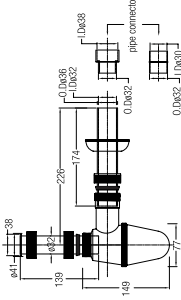

## Complementary Products

**BRASS PREMIUM BOTTLE TRAP**

Chrome  
Length: max 420mm  
WBFT300992CP

**ZINC BOTTLE TRAP**

Chrome  
Length: max 420mm  
WBFT400993CP

**Plastic Bottle Trap**

Chrome  
Length: max 226mm  
WBFT400082CP