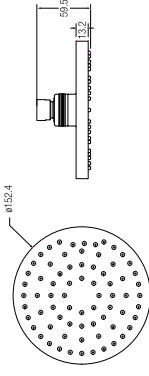

SPECIFICATIONS

**BELICE FIXED SHOWER HEAD**

Single function

WBFA301233CP

SPECIFICATIONS

**FLORES FIXED SHOWER HEAD**

Single function

WBFA301070CP