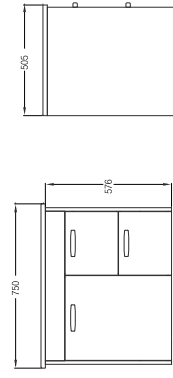

NEW
ERIKA 750

WBSC950147WW

SPECIFICATIONS

- 750 L x 505 W x 576 H mm
- Includes basin