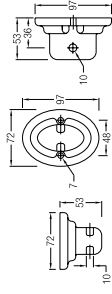

## Vitreous China - Screw-to-wall Alpina Series

**ROBE HOOK**  
WBLSRH000WW

**SOAP DISH**  
WBFLST000WW

**SOAP AND SPONGE HOLDER**  
WBLSRH000WW

**TOWEL RING**  
WBSLTG000WW

**TOWEL ROLL HOLDER**  
WBSLTE000WW