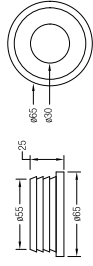

RUBBER SPUD

WBFT400602XX

SPECIFICATIONS
32mm rubber spud for concealed WC valve