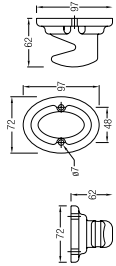

Bathroom Accessories

Vitreous China - Screw-to-wall Alpina Series