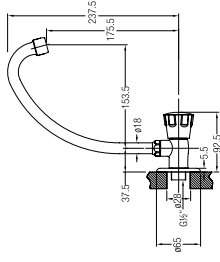

RAVENNA WALL-MOUNTED SINK TAP

Wall-mounted sink tap with swivel spout and flange

WBFA300621CP