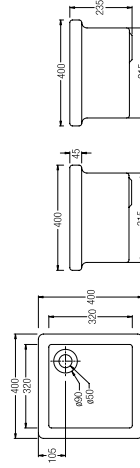

# Bathroom Furniture

**NEW**  
**VICENZA 800**

WBSC950148WW

SPECIFICATIONS

- 800 L x 500 W x 530 H mm
- Includes basin

**NEW**  
**ERIKA 750**

WBSC950147WW

SPECIFICATIONS