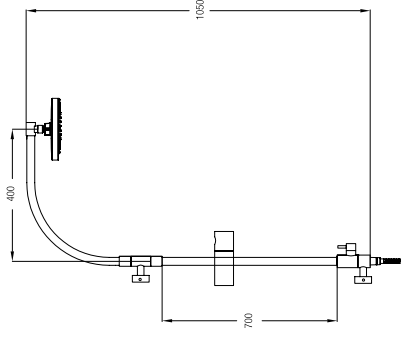

Shower Kits

SHOWER COLUMN

Single lever wall-mounted shower mixer column with panel

WBFA301217CP

FERLA SHOWER KIT SET

Round shower head

WBFA300784CP

FLORES SHOWER KIT SET

Hand shower (Single function)

1.75m flexible hose

662mm slide bar

WBFA301077CP

BALTIC SHOWER KIT SET

Hand shower (Three functions)

1.75m flexible hose

713mm slide bar

WBFA301078 CP

Bath Spouts

BATH SPOUT

Length: 250mm

WBFA300557CP

BATH SPOUT

Length: 150mm

WBFA300668CP