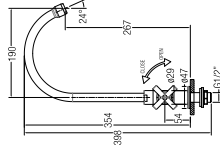

ASTI-N DECK-MOUNTED SINK TAP

1/2" deck-mounted sink tap with swivel (round) spout

WBFA30141DCP