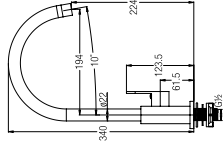

FERLA-N DECK-MOUNTED SINK TAP (ROUND)

Single lever 1/2" deck-mounted sink tap with swivel (round) spout

WBFA300772CP