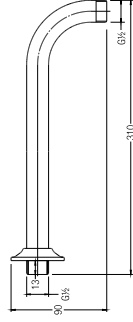

### BRASS SHOWER ARM AND FLANGE

Length: 300mm

WBFA300576CP