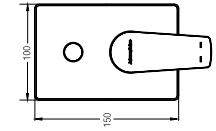

MISANO CONCEALED BATH-SHOWER MIXER

Single lever concealed bath-shower mixer

WBFA301309CP
WBFA301320CP