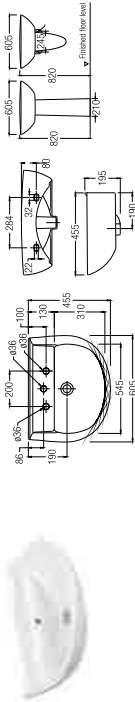

WINDSOR 605

WBSAWR6000WW

SPECIFICATIONS ○○○

- 605 L x 455 W x 195 H mm
- Half pedestal / Universal pedestal