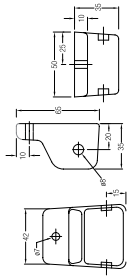

## Vitreous China - Screw-to-wall Standard Series

**ROBE HOOK**  
WBSSRH000WW

**SOAP TRAY**  
WBSSSO000WW

**TOWEL RING**  
WBSSTG000WW

**TOILET ROLL HOLDER**  
WBSSTE000WW

**TOILET ROLL HOLDER WITH SHELF**  
WBSSTH000WW