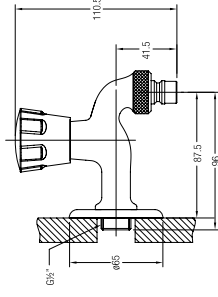

WBFA300618CP

**RAVENNA LONG BIB TAP**

1/2" long bib tap with flange

WBFA300626CP

**RAVENNA WASHING MACHINE TAP**

1/2" washing machine tap with screw collar and flange

WBFA300626CP

**RAVENNA 2-WAY BIB TAP**