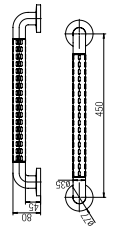

Bathroom Accessories

STRAIGHT GRAB BAR 450MM

WBBA100337SS