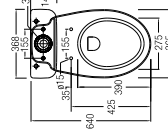

BERGAMO

Washdown
WBSEBQ221WW (BO 200mm 6/3L)
WBSEBQ121WW (HO 180mm 6/3L)

SPECIFICATIONS
D 640 L x 368 W x 785 H mm
F Fixed Bottom 200mm
Horizontal 180mm
WBT S800103WW
WBT S800102WW