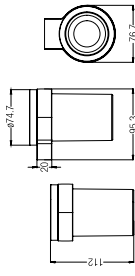

Design

**HANGER**  
WBBA1.00246CP

**TOWEL RING, 30x12.5CM**  
WBBA1.00255CP

**TUMBLER**  
WBBA1.00236CP

**SOAP DISH**  
WBBA1.00247CP

**TOWEL RING, 20x15.5CM**  
WBBA1.00256CP

Trendy

**DOUBLE PAPER HOLDER WITHOUT COVER**  
WBBA1.00254CP