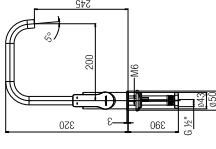

TRENTO DECK-MOUNTED SINK MIXER

Single lever 1/2\"/>

- WBFA301337CP ✓
- WBFA301337C3 ✓✓✓