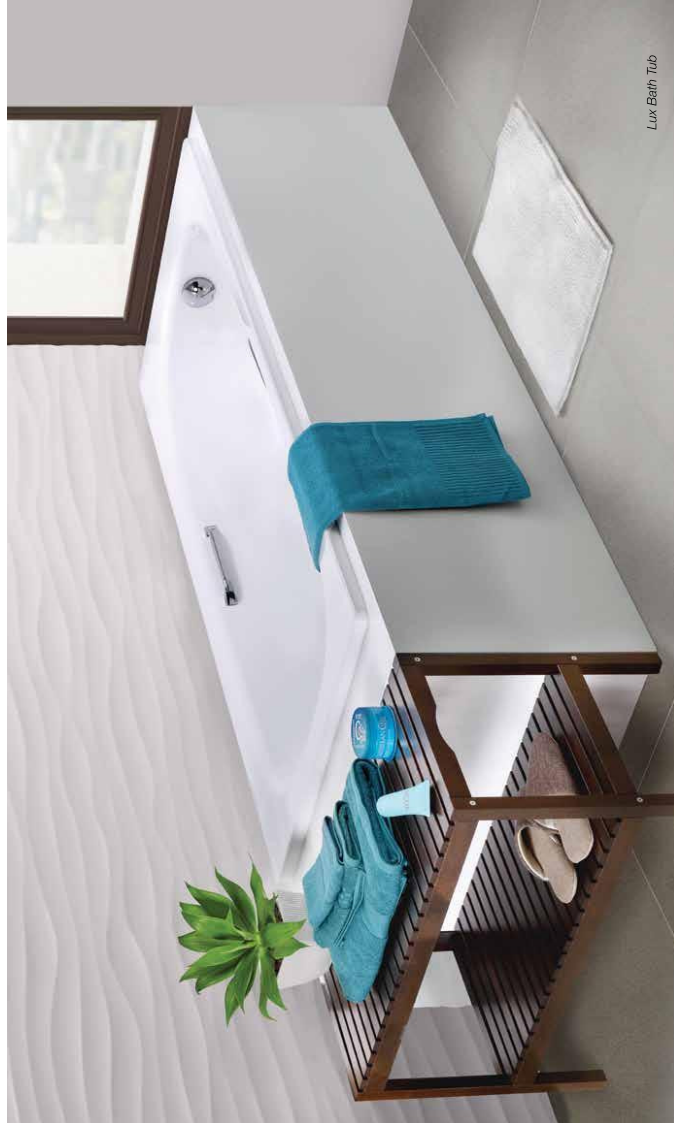

Enamelled Steel

JohnsonSuisse's enamelled steel bath tubs are made of three-coats-two-fires enamel steel, and elite material with the maximum degree of abrasion, scratch and impact resistance.

NEW

Lux
Recessed bath with anti-slip base
Chrome handgrips
3,5mm thickness
Available size: 1700mm
WBSS600003WW

NEW

Cres
Recessed bath with anti-slip base
Chrome handgrips
2,3mm thickness
Available size: 1600mm & 1700mm
WBSS600004WW

NEW

Eesti
Recessed bath with anti-slip base
2,3mm thickness
Available size: 1400mm, 1500mm, 1600mm & 1700mm
WBSS6000063WW

Lux Bath Tub