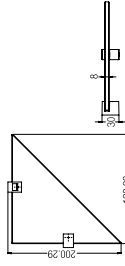

GLASS SHELF 600MM
WBBA1.00248CP