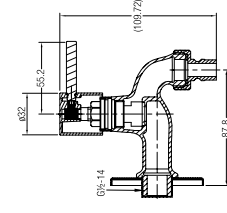

WBFA300661CP

Trevi

Toscana

**TREVI 2-WAY BIB TAP**

½" 2-way bib tap with screw collar and flange

WBFA300662CP

**TREVI ANGLE VALVE**

½" angle valve with flange