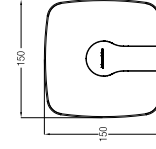

TRENTO CONCEALED SHOWER MIXER

Single lever concealed shower mixer

- WBFA301317CP ✓
- WBFA301321CP ✓✓✓