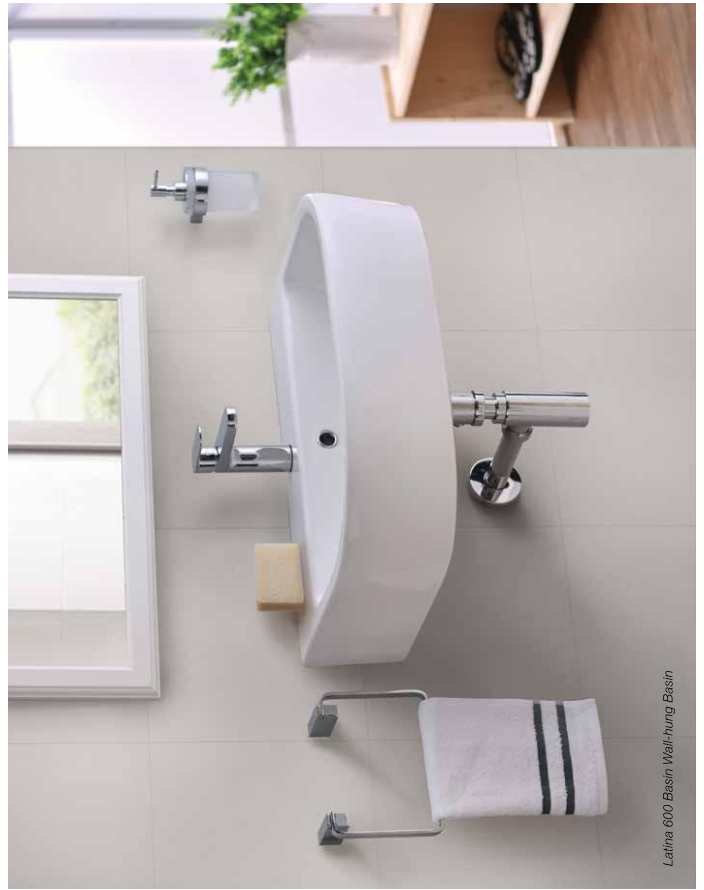

Latina 500
WBSAL1101WW
+ Latina / Ragusa half pedestal ●

Rossiare 560
WBSARFS200WW
+ Universal pedestal
○○○

Latina 600 Basin Wall-hung Basin