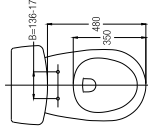

Bidet Seats

Manual Bidet Seat

MANUAL BIDET SEAT, ROUND

WBTSB00110WW

SPECIFICATIONS

● 480 L x 370 W x 62 H mm