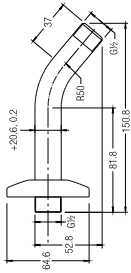

### BRASS SHOWER ARM AND FLANGE

Length: 150mm

WBFA300474CP