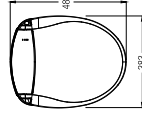

Electronic Bidet Seats

BS-72 ROUND AC

WBTSB00076WW

SPECIFICATIONS

● 484 L x 383 W x 153 H mm

Requires power supply with

A 100V-120V / AC 200V-240V