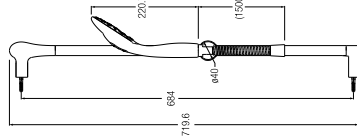

JAVA SHOWER KIT SET

Hand shower (Two functions)
1.75m flexible hose
684mm slide bar

WBFA301080CP