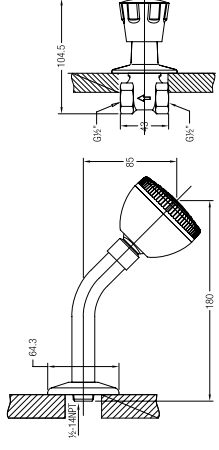

WBFA300618CP

**RAVENNA LONG BIB TAP**

1/2" long bib tap with flange

WBFA300626CP

**RAVENNA WASHING MACHINE TAP**

1/2" washing machine tap with screw collar and flange

WBFA300626CP

**RAVENNA 2-WAY BIB TAP**