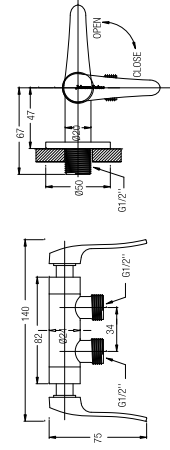

**FERMO-N 2-WAY BIB TAP**

1/2" 2-way bib tap with screw collar and flange

WBFA30082CP

**NEW**

**FERMO-N 2-WAY ANGLE VALVE**

1/2" 2-way angle valve with wall flange

WBFA30083TCP

**NEW**