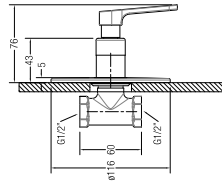

FERMO-N CONCEALED SHOWER TAP

1/2" concealed shower tap

WBFA301406CP

NEW