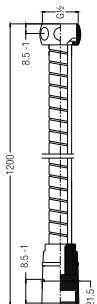

HAND BIDET NOZZLE

With 1.2M flexible hose without wall bracket
WBFA300941CP