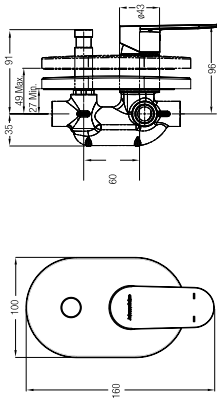

NEW

FERLA-N CONCEALED BATH-SHOWER MIXER

WBFA301314CP
WBFA301320CP