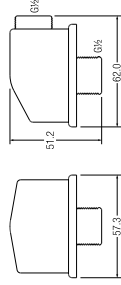

**SLIDING BAR**

Length: 684mm (square)

WBFA300724CP

**BRASS WALL OUTLET**

1/2" Wall-mounted outlet (brass)

WBFA300641CP

**PLASTIC WALL OUTLET**

1/2" Wall-mounted outlet (plastic)