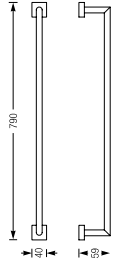

Vitreous China - Semi-Recessed