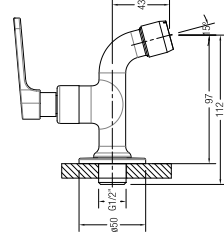

FERMO-N BIB TAP

1/2" bib tap with wall flange

WBFA301401CP