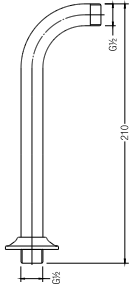

BRASS SHOWER ARM AND FLANGE

Length: 200mm

WBFA300577CP