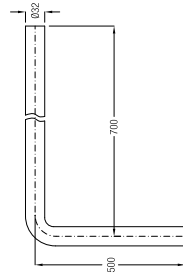

STAINLESS STEEL BEND PIPE

WBFT400601XX

700 L x 500 W x 32 H mm