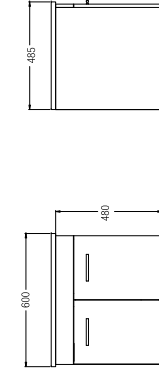

NEW
TREVISO 600

WBSC950145WW

SPECIFICATIONS

- 600 L x 465 W x 480 H mm
- Includes basin