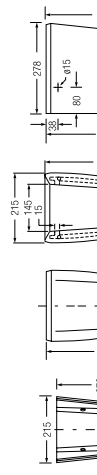

SPECIFICATIONS

- 300 L x 180 W x 290 H mm

**MODENA HALF PEDESTAL**

WBSEMD0000WW

SPECIFICATIONS

- 278 L x 215 W x 350 H mm

**COMO  
HALF PEDESTAL**

WBSSCM000WW