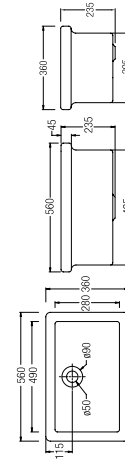

Utility Sinks

LAB SINK 560

WBALLS000WW

SPECIFICATIONS

- 560 L x 360 W x 235 H mm