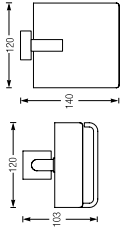

Vitreous China - Semi-Recessed

PAPER HOLDER WITH LID
WBBA100162CP