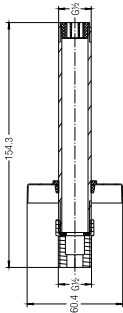

### BRASS SHOWER ARM AND FLANGE

Length: 400mm (square)

WBFA300707CP

**BRASS CEILING SHOWER ARM AND FLANGE**

Length: 300mm  
WBFA300580CP

**BRASS CEILING SHOWER ARM AND FLANGE**

Length: 150mm  
WBFA300728CP

**HANDHELD BIDET SET**