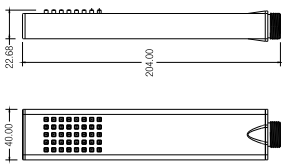

### CASPIAN II HAND SHOWER

Single function

WBFA300723CP

SPECIFICATIONS