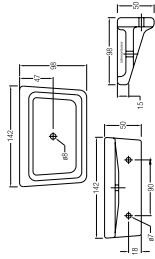

## Vitreous China - Screw-to-wall Standard Series

**ROBE HOOK**  
WBSSRH000WW

**SOAP TRAY**  
WBSSSO000WW

**TOWEL RING**  
WBSSTG000WW

**TOILET ROLL HOLDER**  
WBSSTE000WW

**TOILET ROLL HOLDER WITH SHELF**  
WBSSTH000WW