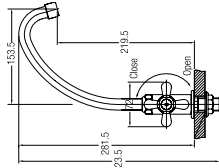

TOSCANA DECK-MOUNTED SINK TAP

Deck-mounted sink tap with swivel spout

WBFA300640CP