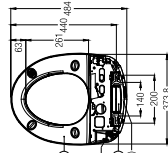

Electronic Bidet Seats

BS-72 ROUND AC

WBTSB00076WW

SPECIFICATIONS

● 484 L x 383 W x 153 H mm

Requires power supply with

A 100V-120V / AC 200V-240V