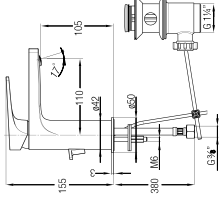

MISANO BASIN MIXER

Single lever basin mixer with 1 1/4" pop-up waste

WBFA301305CP

WBFA301305C3