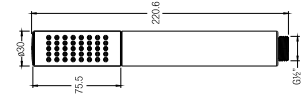

**AQUATIC II HAND SHOWER**

Three functions

WBFA300566CP

**SPECIFICATIONS**

**CASPIAN HAND SHOWER**

Five functions

WBFA300711CP

**SPECIFICATIONS**