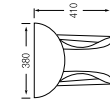

VALENTIA

WBSHV000WW

SPECIFICATIONS ●

● 590 L x 360 W x 410 H mm