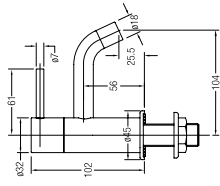

TREVI BASIN PILLAR TAP

1/2" basin pillar tap

WBFA300692CP