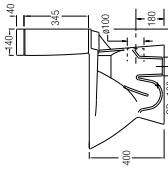

BERGAMO

Washdown
WBSEBQ221WW (BO 200mm 6/3L)
WBSEBQ121WW (HO 180mm 6/3L)

SPECIFICATIONS
D 640 L x 368 W x 785 H mm
F Fixed Bottom 200mm
Horizontal 180mm
WBT S800103WW
WBT S800102WW