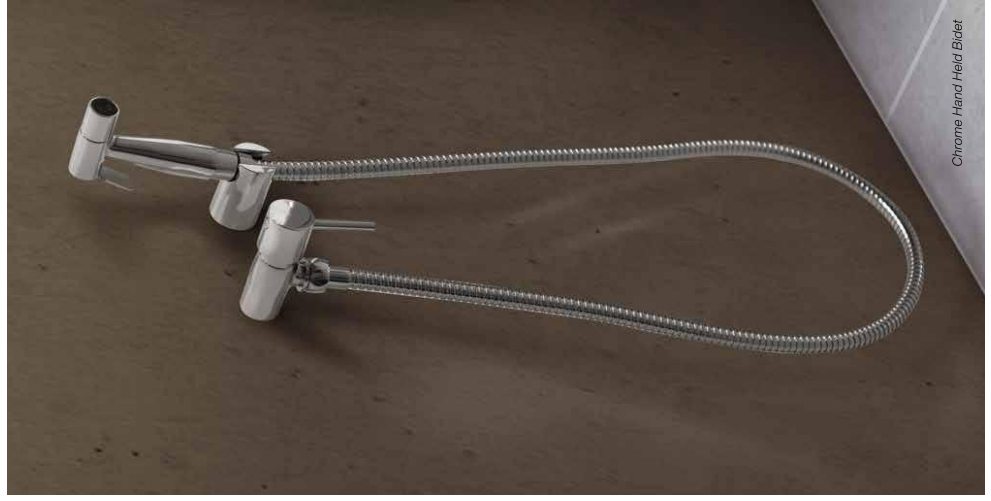

Shower Arms

Hand Spray Bidets

Brass Shower Arm and Flange
Length: 100mm
WBFA300579CP

Brass Shower Arm and Flange
Length: 150mm
WBFA300474CP

Brass Shower Arm and Flange
Length: 200mm
WBFA300577CP

Brass Shower Arm and Flange
Length: 200mm (45 degree angle)
WBFA301186CP

Brass Shower Arm and Flange
Length: 300mm
WBFA300578CP

Brass Shower Arm and Flange
Length: 400mm (round)
WBFA300664CP

Brass Shower Arm and Flange
Length: 400mm (square)
WBFA300707CP

Hand Bidet Set w/ Hand Spray
1.2m Shower Hose & Wall Bracket
WBFA300643CP

Hand Bidet Nozzle with 1.2m Flexible
Hose without Wall Bracket
WBFA300941CP

Angle Valve with Auto Shut Off
WBFA301187CP

Chrome Hand Held Bidet