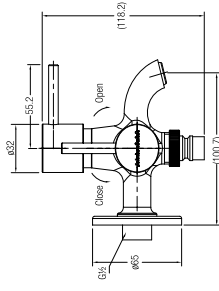

WBFA300661CP

Trevi

Toscana

**TREVI 2-WAY BIB TAP**

½" 2-way bib tap with screw collar and flange

WBFA300662CP

**TREVI ANGLE VALVE**

½" angle valve with flange