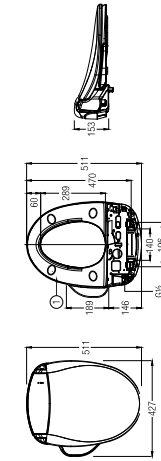

SPECIFICATIONS

- 511 L x 427 W x 153 H mm
- Power supply with 4 AA alkaline batteries