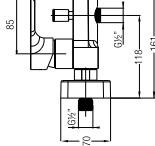

TRENTO WALL-MOUNTED BATH-SHOWER MIXER

Single lever wall-mounted bath-shower mixer without shower kit

- WBFA301330CP ✓
- WBFA301330C3 ✓✓✓