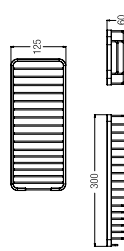

Barrier Free Products

Water Closets

SPECIFICATIONS

- 800 L x 376 W x 460 H mm
- Fixed Bottom 250/300mm, Horizontal 180mm
- WETS8000509WW

SPECIFICATIONS

- 650 L x 377 W x 790 H mm
- Fixed Bottom 250mm, Horizontal 180mm
- WETS6000509WW

HANDICAP
WBSA4HC000WW

SPECIFICATIONS ○○○○

- 640 L x 545 W x 150 H mm