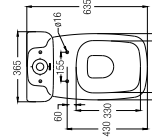

BERGAMO SQUARE

Washdown
WBSEBQ221WW (BO 200mm 6/3L)

SPECIFICATIONS
D 635 L x 365 W x 770 H mm
F Fixed Bottom 200mm
WBT S800123WW