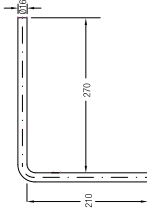

### STAINLESS STEEL URINAL FLUSH PIPE (FOR SANTANA ONLY)

WBFT400906CP

270 L x 210 W x 16 H mm

**TRENTO TALL BASIN MIXER**

Single lever tall basin mixer

- WBFA301345CP ✓
- WBFA301345C3 ✓✓✓

**TRENTO TALL BASIN TAP**