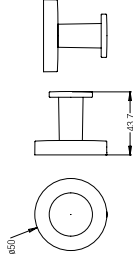

TOWEL RING 200MM
WBBA1.00268CP