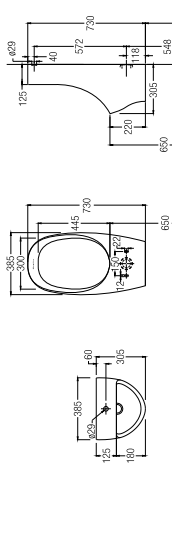

TAVENNA (Cleansing / Normal)

SPECIFICATIONS

- 305 L x 385 W x 730 H mm
- Top Inlet / Back Inlet
- *Cleansing with nozzle or normal