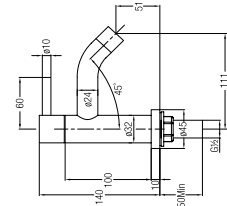

TREVI BASIN PILLAR TAP

1/2" basin pillar tap (extended spout)

WBFA300669CP