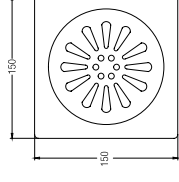

Complementary Products

Complementary Products

Chrome
Length: max 420mm
WBFT300992CP

ZINC BOTTLE TRAP

Chrome
Length: max 420mm
WBFT400993CP

Plastic Bottle Trap

Chrome
Length: max 226mm
WBFT400082CP

Chrome
WBFT400444CP

Chrome
WBPA300753CP

WBFT400255XX

Ceramic Tile Drainage

Size: 130x130mm
WBFT400654XX

Stainless Steel Floor Trap

Size: 150x150mm
WBFT400918XX