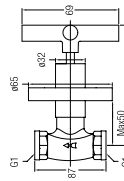

1/2" cross handle stop valve with flange

WBFA300605CP

**ASTI-N 3/4" STOP VALVE**

3/4" cross handle stop valve with flange

WBFA300672CP

**ASTI-N 1\"/>**

1" cross handle stop valve with flange

WBFA300673CP