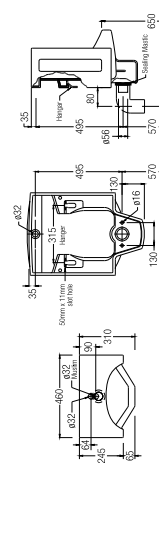

SANTANA 455 (Cleansing / Normal)

SPECIFICATIONS

- 310 L x 460 W x 625 H mm
- Top Inlet / Back Inlet
- *Cleansing with nozzle or normal
- With anti-splash rim and privacy shield