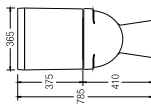

LUTON

Washdown
WBSELT221WW (BO 180mm 6/3L)
WBSELT121WW (HO 185mm 6/3L)

SPECIFICATIONS
D 650 L x 365 W x 785 H mm
F Fixed Bottom 180mm
Horizontal 185mm
WBT S800039WW
WBT S800056WW