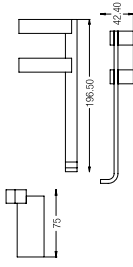

SOAP DISPENSER
WBBA1.00251CP