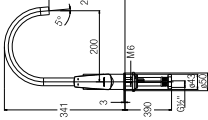

NEW

FELINO ANGLE VALVE

1/2" angle valve with flange

- WBFA300704CP