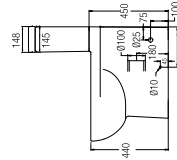

Barrier Free Products

Water Closets

SPECIFICATIONS

- 800 L x 376 W x 460 H mm
- Fixed Bottom 250/300mm, Horizontal 180mm
- WETS8000509WW

SPECIFICATIONS

- 650 L x 377 W x 790 H mm
- Fixed Bottom 250mm, Horizontal 180mm
- WETS6000509WW

HANDICAP
WBSA4HC000WW

SPECIFICATIONS ○○○○

- 640 L x 545 W x 150 H mm