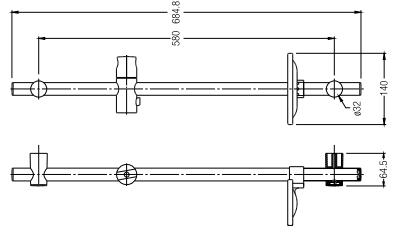

WBFA300584CP

**SLIDING BAR**

Length: 600mm,  
Size: Ø19mm (round)

WBFA300694CP

**SLIDING BAR**

With soap dish

Length: 600mm,  
Size: Ø25mm (round)

WBFA300681CP