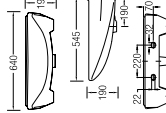

HANDICAP
WBSA4HC000WW

SPECIFICATIONS ○○○○

- 640 L x 545 W x 150 H mm