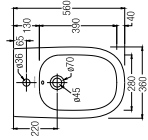

Bidets

Standard Bidets

MODENA

WBSHMID100WW

SPECIFICATIONS ●

● 560 L x 360 W x 390 H mm