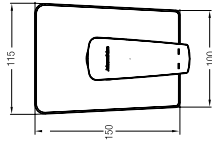

Single lever wall-mounted bath-shower mixer without shower kit

- WBFA301324CP
- WBFA301324C3

**NEW**

**FELINO CONCEALED SHOWER MIXER**

Single lever concealed shower mixer

- WBFA301302CP
- WBFA301321CP

**NEW**