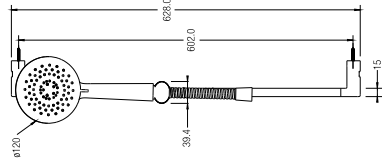

**JAVA SHOWER KIT SET**

Hand shower (Two functions)  
1.75m flexible hose  
684mm slide bar

WBFA301080CP

**BERING SHOWER KIT SET**

Hand shower (Three functions)  
1.75m flexible hose  
602mm slide bar

WBFA301079CP