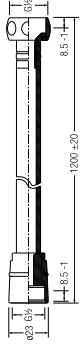

FLEXIBLE HOSE

PVC shower hose in grey colour for
handheld bidet
Length: 1.2m

WBFA300587XX