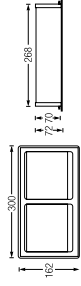

DOUBLE SEMI-RECESSED TOILET ROLL HOLDER (HORIZONTAL) WITH COVER
WBBA1.00128CP