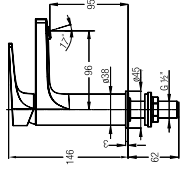

MISANO BASIN PILLAR TAP

Single lever 1/2" basin pillar tap

WBFA301306CP

WBFA301306C3