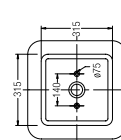

MERCURY

WBAAVS200WW

SPECIFICATIONS

- 430 L x 430 W x 175 H mm