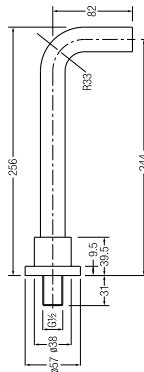

WBFA301078 CP

Bath Spouts

**BATH SPOUT**

Length: 250mm

WBFA300557CP

**BATH SPOUT**

Length: 150mm

WBFA300668CP