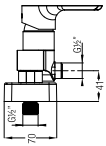

TRENTO WALL-MOUNTED SHOWER MIXER

Single lever wall-mounted shower mixer without shower kit

- WBFA301329CP ✓
- WBFA301329C3 ✓✓✓