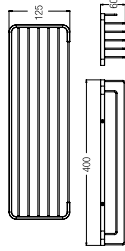

Barrier Free Products

Water Closets

SPECIFICATIONS

- 800 L x 376 W x 460 H mm
- Fixed Bottom 250/300mm, Horizontal 180mm
- WETS8000509WW

SPECIFICATIONS

- 650 L x 377 W x 790 H mm
- Fixed Bottom 250mm, Horizontal 180mm
- WETS6000509WW

HANDICAP
WBSA4HC000WW

SPECIFICATIONS ○○○○

- 640 L x 545 W x 150 H mm