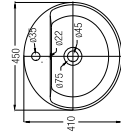

GEMELLI ROUND 450

WBAAAGM141WW

SPECIFICATIONS

- 450 L x 410 W x 165 H mm