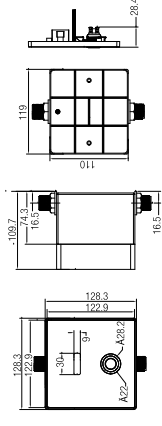

Urinal Sensor Flush Valves

URINAL SENSOR FLUSH VALVE

WBFT400923CP

SPECIFICATIONS
Comes with override button (electronic) with LED, AC (Box type)