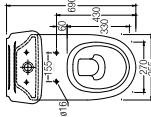

WINDSOR 250

Washdown
WBSENM221WW (BO 250mm 6/3L)

SPECIFICATIONS
D 690 L x 395 W x 770 H mm
F Fixed Bottom 250mm
WBT S800039WW