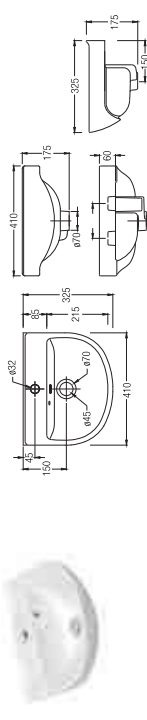

WINDSOR 410

WBSAWR111WW

SPECIFICATIONS ●

- 410 L x 325 W x 175 H mm