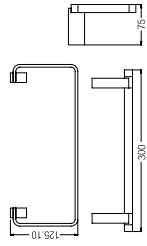

Design

**HANGER**  
WBBA1.00246CP

**TOWEL RING, 30x12.5CM**  
WBBA1.00255CP

**TUMBLER**  
WBBA1.00236CP

**SOAP DISH**  
WBBA1.00247CP

**TOWEL RING, 20x15.5CM**  
WBBA1.00256CP

Trendy

**DOUBLE PAPER HOLDER WITHOUT COVER**  
WBBA1.00254CP