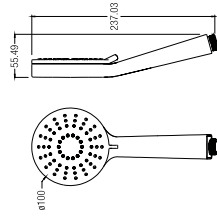

BALTIC II HAND SHOWER

Three functions

WBFA301073CP

SPECIFICATIONS