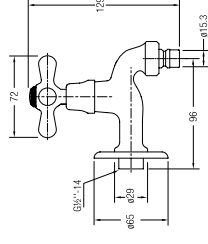

TOSCANA WASHING MACHINE TAP

½" washing machine tap with screw collar and flange

WBFA300690CP