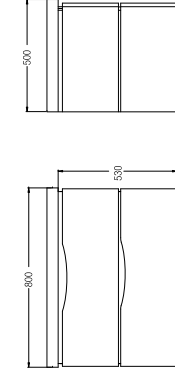

# Bathroom Furniture

**NEW**  
**VICENZA 800**

WBSC950148WW

SPECIFICATIONS

- 800 L x 500 W x 530 H mm
- Includes basin

**NEW**  
**ERIKA 750**

WBSC950147WW

SPECIFICATIONS