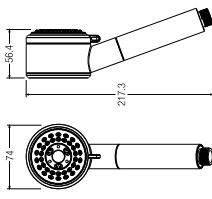

**BALTIC II HAND SHOWER**

Three functions

WBFA301073CP

**SPECIFICATIONS**

**CORAL HAND SHOWER**

Three functions

WBFA300722CP

**SPECIFICATIONS**