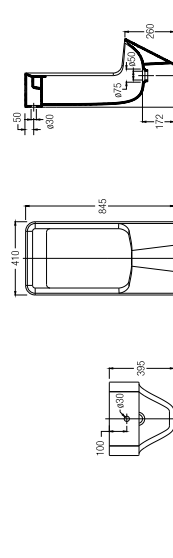

SPECIFICATIONS

- 395 L x 430 W x 845 H mm
- Top Inlet / Back Inlet