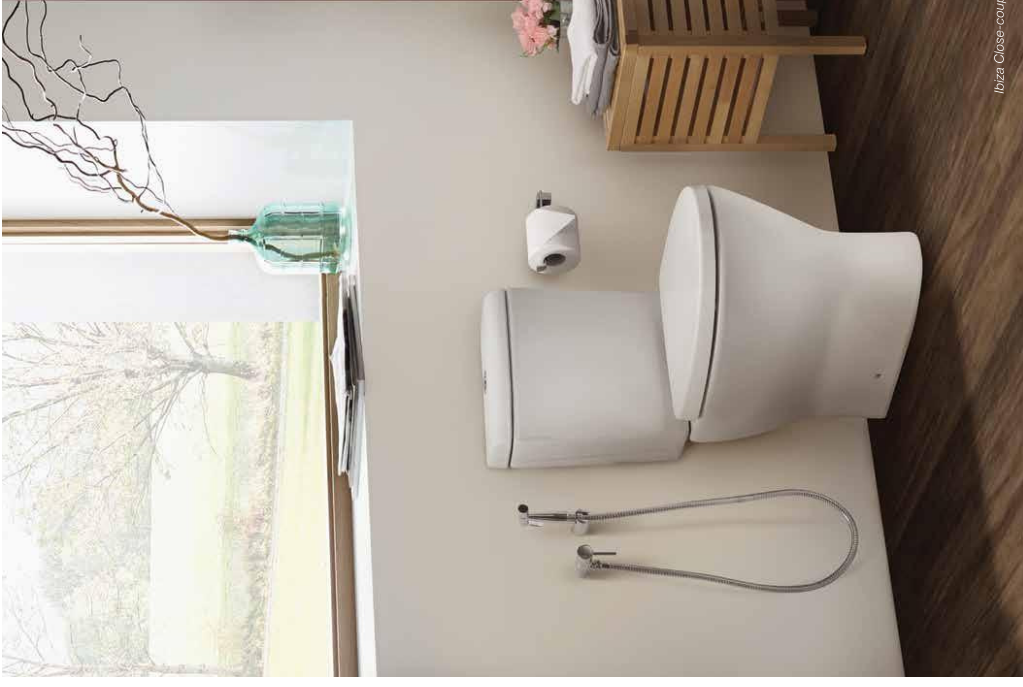

Como
Washdown
Rough-in: Fixed Bottom 190/305mm,
Horizontal 180mm
WBSECM1.WW ✓✓✓

Pisa
Washdown
Rough-in: Fixed Bottom 250/300mm,
Horizontal 180mm
WBSEPS21.WW ✓

NEW

Ibiza
Washdown
Rough-in: Fixed Bottom 190/250mm,
Horizontal 180mm
WBSEBI1.WW ✓✓✓