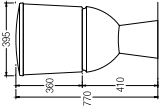

WINDSOR 250

Washdown
WBSENM221WW (BO 250mm 6/3L)

SPECIFICATIONS
D 690 L x 395 W x 770 H mm
F Fixed Bottom 250mm
WBT S800039WW