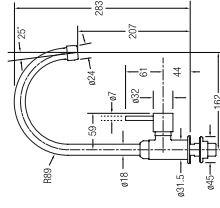

TREVI DECK-MOUNTED SINK TAP

½" deck-mounted sink tap with swivel spout

WBFA300596CP