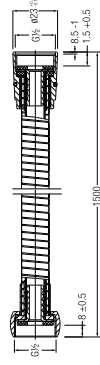

Flexible Hoses

FLEXIBLE HOSE

Double interlock shower hose
Length: 1.5m

WBFA300683CP