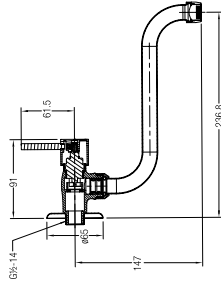

TREVI WALL-MOUNTED ABLUTION TAP

½" wall-mounted abluion tap with flange

WBFA300752CP