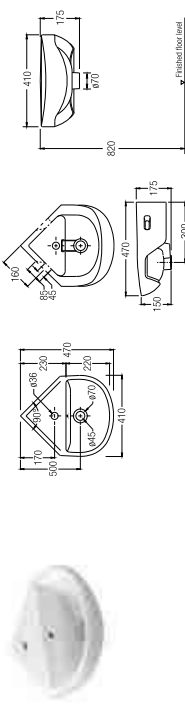

### WINDSOR CORNER

WBSAWC100WW

SPECIFICATIONS ●

- 410 L x 470 W x 175 H mm