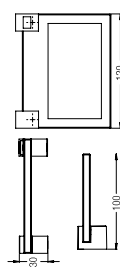

Design

**HANGER**  
WBBA1.00246CP

**TOWEL RING, 30x12.5CM**  
WBBA1.00255CP

**TUMBLER**  
WBBA1.00236CP

**SOAP DISH**  
WBBA1.00247CP

**TOWEL RING, 20x15.5CM**  
WBBA1.00256CP

Trendy

**DOUBLE PAPER HOLDER WITHOUT COVER**  
WBBA1.00254CP