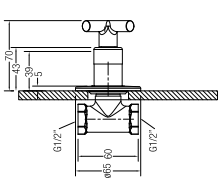

ASTI-N CONCEALED SHOWER TAP

1/2" concealed shower tap

WBFA301413CP