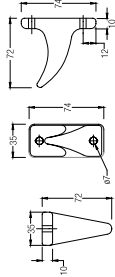

Vitreous China - Screw-to-wall Standard Series