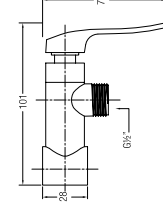

FERMO-N ANGLE VALVE

1/2" angle valve with hand-shower holder

WBFA30082CP

NEW