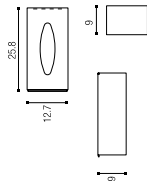

Barrier Free Products

Water Closets

SPECIFICATIONS

- 800 L x 376 W x 460 H mm
- Fixed Bottom 250/300mm, Horizontal 180mm
- WETS8000509WW

SPECIFICATIONS

- 650 L x 377 W x 790 H mm
- Fixed Bottom 250mm, Horizontal 180mm
- WETS6000509WW

HANDICAP
WBSA4HC000WW

SPECIFICATIONS ○○○○

- 640 L x 545 W x 150 H mm