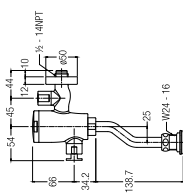

EXPOSED URINAL FLUSH VALVE

WBFT400796CP

SPECIFICATIONS
Comes with bend pipe