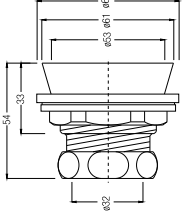

INLET SPUD

WBFT400433CP

SPECIFICATIONS
For exposed WC flush valve