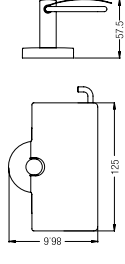

PAPER HOLDER WITHOUT COVER RIGHT
WBBA1.00262CP