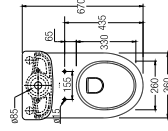

CELICO

Washdown
WBSECB020WW (BO 200mm 6/3L)
WBSECB102WW (HO 185mm 6/3L)

SPECIFICATIONS
D 670 L x 360 W x 788 H mm
F Fixed Bottom 200mm
Horizontal 185mm
WBT S800078WW
WBT S800059WW