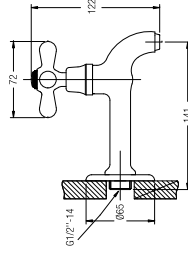

½" wall-mounted sink tap with swivel spout and flange

WBFA300595CP

**TOSCANA BASIN PILLAR TAP**

½" basin pillar tap

WBFA300628CP

**TOSCANA LONG BIB TAP**

½" long bib tap with flange

WBFA300643CP