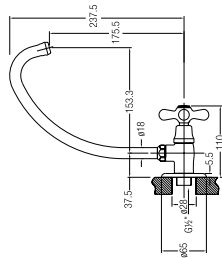

TOSCANA WALL-MOUNTED SINK TAP

Wall-mounted sink tap with swivel spout and flange

WBFA300659CP