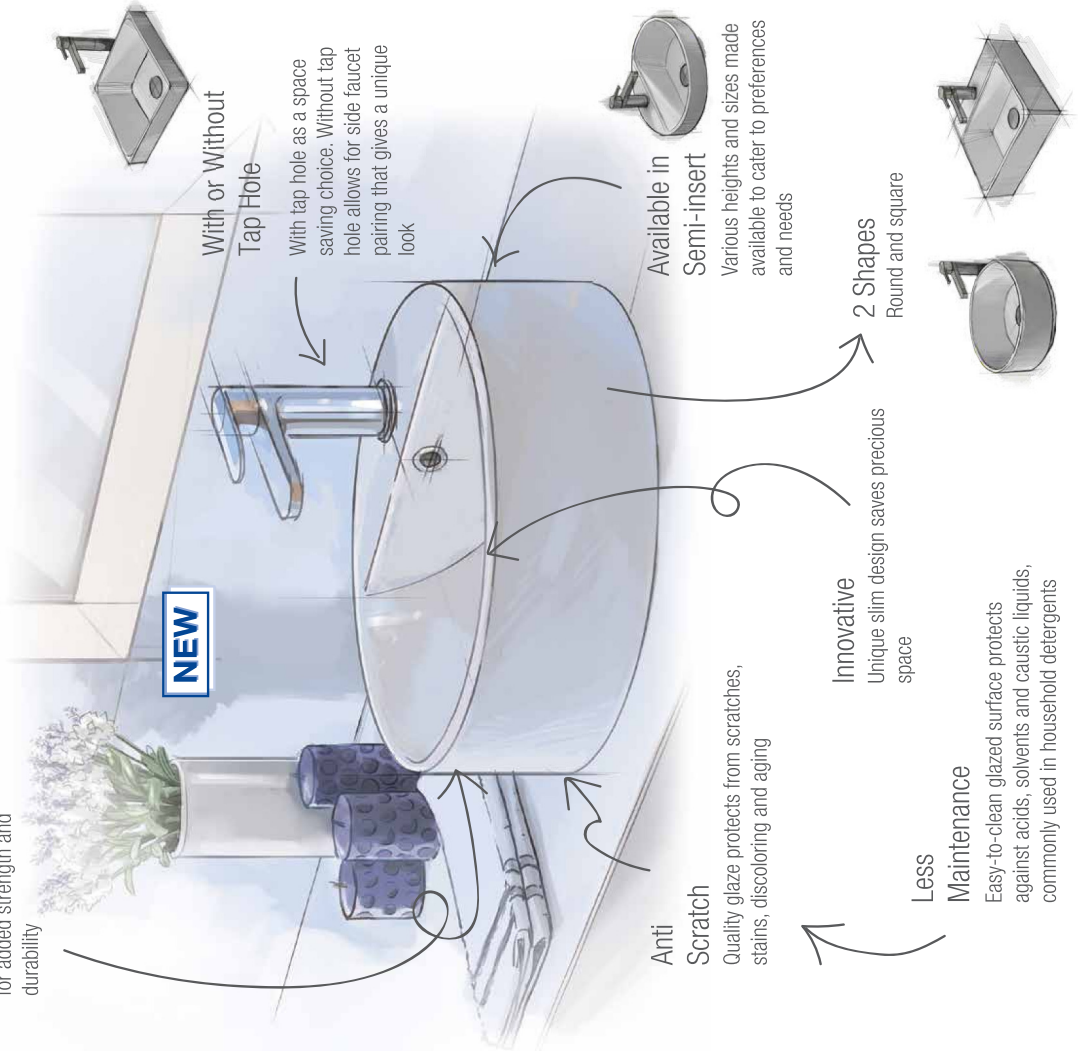

## Utility Sinks

page 23

Lab Sink 560

Lab Sink 400

**Lifetime Warranty**  
Against manufacturing defects for vitreous china products

**Superior Material**

Made of quality ceramic for added strength and durability

# FEATURES of Gemelli Basins

**NEW**

# Wall-hung Basins

Wall hung basins are attached to the bathroom wall with brackets, creating a minimalist and spacious look. There is a choice of finishing it off with a pedestal or installing it with a stylish bottle trap to complement the basin.