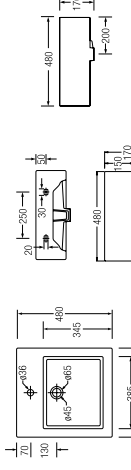

TREZZO 485

WBAATZ100WW

SPECIFICATIONS

- 480 L x 460 W x 170 H mm