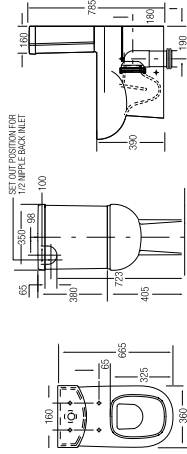

Water Closets

Close-coupled WCs

MODENA

Washdown
WBSEMD220WW (BO 190mm 6/3L)
WBSEMD240WW (HO 180mm 6/3L)

SPECIFICATIONS

- **C** 665 L x 360 W x 785 H mm
- **F** Fixed Bottom 190mm,
- Horizontal 180mm