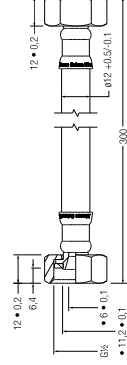

FLEXIBLE HOSE

Stainless steel reinforced flexible hose
Length: 300mm

WBFA300713CP