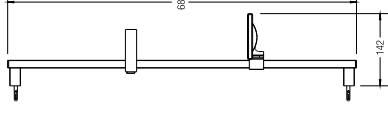

Sliding Bars

SLIDING BAR

Length: 684mm (square)

WBFA300724CP