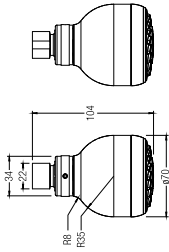

OCEANI | FIXED SHOWER HEAD

Three functions

WBFA300570CP