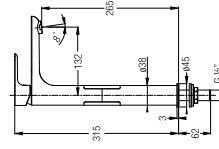

TRENTO TALL BASIN TAP

Single lever 1/2\"/>

- WBFA301351CP ✓
- WBFA301351C3 ✓✓✓