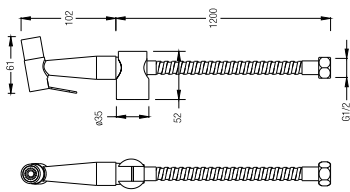

Hand Spray Bidets

HAND HELD BIDET SET

Chrome
WBFA300943CP