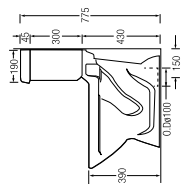

VERONA

Washdown
WBSEVE021WW (BO 150mm 6/3L)

SPECIFICATIONS
D 670 L x 360 W x 775 H mm
F Fixed Bottom 150mm
WBT S800039WW