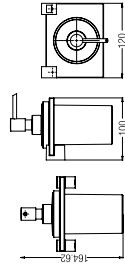

GLASS SHELF & TUMBLER
WBBA1.00250CP