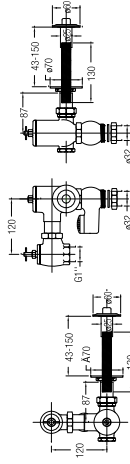

17203 CONCEALED WC FLUSH VALVE

WBFT400453CP

SPECIFICATIONS
Duct type