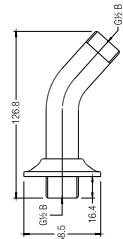

BRASS SHOWER ARM AND FLANGE

Length: 100mm

WBFA300679CP