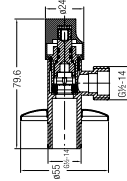

Felino

FELINO BASIN MIXER

Single lever basin mixer with 1 1/4" pop-up waste

- WBFA301300CP
- WBFA301300C3

NEW

FELINO BASIN PILLAR TAP

Single lever 1/2" basin pillar tap

- WBFA301301CP
- WBFA301301C3

NEW

FELINO WALL-MOUNTED SHOWER MIXER

Single lever wall-mounted shower mixer without shower kit

- WBFA301323CP
- WBFA301323C3

NEW

FELINO WALL-MOUNTED BATH-SHOWER MIXER

Single lever wall-mounted bath-shower mixer without shower kit

- WBFA301324CP
- WBFA301324C3

NEW

FELINO CONCEALED SHOWER MIXER

Single lever concealed shower mixer

- WBFA301302CP
- WBFA301321CP

NEW

FELINO CONCEALED SHOWER TAP

Single lever concealed shower tap

- WBFA301303CP
- WBFA301322CP

NEW

FELINO CONCEALED BATH-SHOWER MIXER

Single lever concealed bath-shower mixer

- WBFA301304CP
- WBFA301320CP

NEW

FELINO DECK-MOUNTED SINK MIXER

Single lever 1/2" deck-mounted sink mixer with swivel spout

- WBFA301331CP
- WBFA301331C3

NEW

FELINO ANGLE VALVE

1/2" angle valve with flange

- WBFA300704CP

NEW