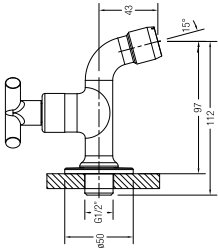

**ASTI-N BIB TAP**

1/2" bib tap with wall flange

WBFA301409CP

**ASTI-N WASHING MACHINE TAP**

1/2" washing machine tap with wall flange

WBFA301409CP

**ASTI-N 2-WAY BIB TAP**

1/2" 2-way bib tap with flange