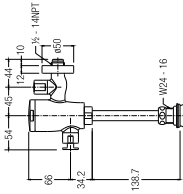

Flush Pipe & Accessories

EXPOSED URINAL FLUSH VALVE

WBFT400796CP

SPECIFICATIONS
Comes with straight pipe