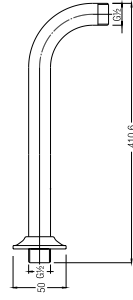

BRASS SHOWER ARM AND FLANGE

Length: 400mm (round)

WBFA300664CP