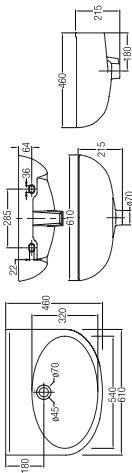

BOSTON 600 CLINICAL

WBASBS260WW

SPECIFICATIONS

6 610 L x 460 W x 215 H mm