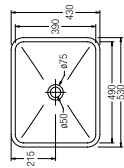

JUPITER

WBAAVS310WW

SPECIFICATIONS

- 530 L x 430 W x 175 H mm