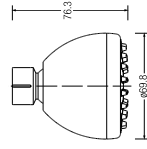

OCEAN II FIXED SHOWER HEAD

Single function

WBFA300571CP

SPECIFICATIONS