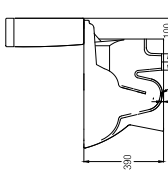

BERGAMO SQUARE

Washdown
WBSEBQ221WW (BO 200mm 6/3L)

SPECIFICATIONS
D 635 L x 365 W x 770 H mm
F Fixed Bottom 200mm
WBT S800123WW