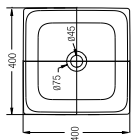

GEMELLI SQUARE 400

WBAAAGM100WW

SPECIFICATIONS

- 400 L x 400 W x 140 H mm