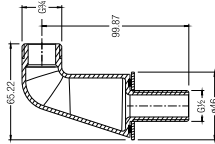

PILLAR LEG

Pillar leg for bath-shower mixer 3/4"

WBFA300666CP