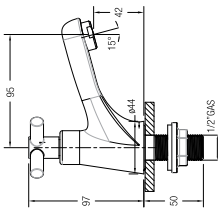

**NEW**

Asti-N

**ASTI-N BASIN PILLAR TAP**

1/2" basin pillar tap

WBFA301407CP

**ASTI-N BASIN PILLAR TAP**

1/2" basin pillar tap (curve)

WBFA300703CP