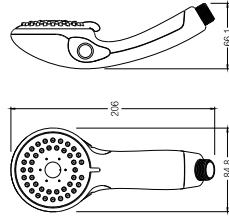

Fixed Shower Heads

**SALTON HAND SHOWER**

Four functions

WBFA300721CP

**SPECIFICATIONS**

**BERING HAND SHOWER**

Five functions

WBFA300726CP