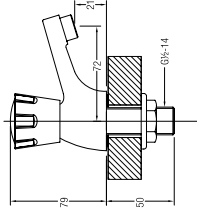

RAVENNA BASIN PILLAR TAP

1/2" basin pillar tap

WBFA300611CP