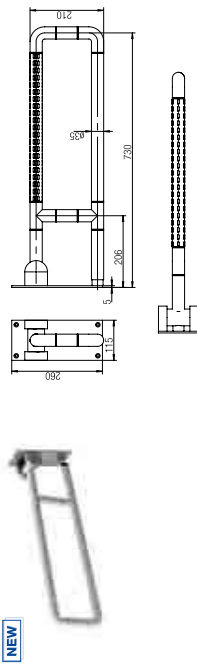

**WALL-HINGED
SUPPORT RAIL**
WBBA100336SS