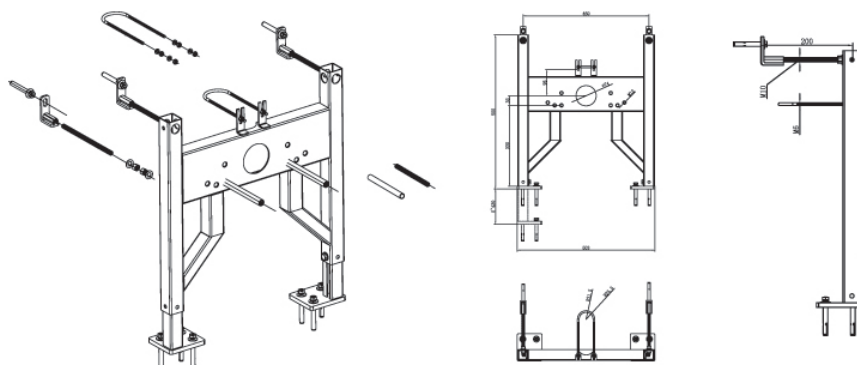

PNEUMATIC CONCEALED FLUSHING CISTERN

NV720 Universal Frame for Wall-hung WC for front or top operation :

For wall-hung WC

Range option for front or top operated

Thickness of cistern 150mm, height 820mm

Adjustable dual flush valve: 3/4.5L, 3/6L, 4/7L

Water supply connection R 1/2"

HDPE outlet bend

NV 722 Universal Concealed Cistern for front or top operation :

Concealed cistern for front or top operated

Thickness of cistern 120mm, height 820mm

Adjustable dual flush valve: 3/4.5L, 3/6L, 4/7L

Water supply connection R 1/2"

NV710 FOR FRONT OR TOP OPERATION

In-Vanity Concealed Cistern For Front or Top Operated

Thickness of cistern 120mm, height 790mm

Adjustable dual flush valve: 3/4.5L, 3/6L, 4/7L

HDPE cistern with HDPE outlet bend

A510

CHAIR BRACKET - Universal Attachment

NV747

Suit for EN standard wall hung WC pans
For S-trap connection

SANIEURO SDN BHD (661733-V)

B-LG-2, Connaught Avenue, Jalan 9, Taman Bukit Cheras, 56000, Kuala Lumpur, Malaysia