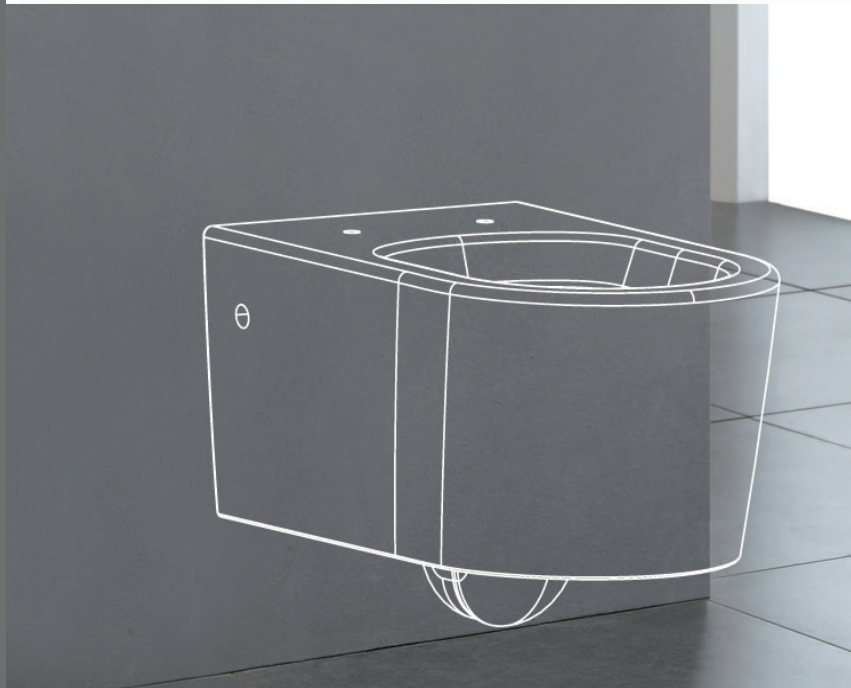

NV747

Suit for EN standard wall hung WC pans
For S-trap connection

SANIEURO SDN BHD (661733-V)

B-LG-2, Connaught Avenue, Jalan 9, Taman Bukit Cheras, 56000, Kuala Lumpur, Malaysia

Tel: (+603) 9108 2199 Fax: (+603) 9108 3199

<http://www.sanieuro.com>