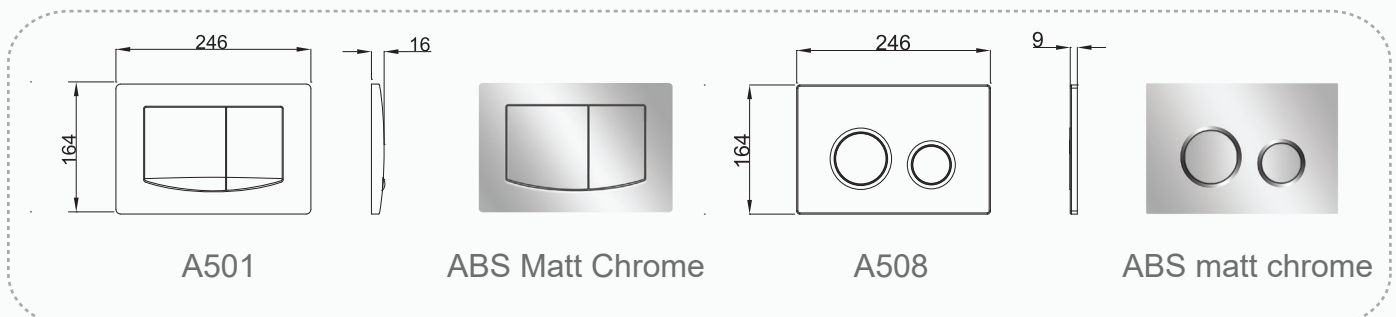

NOVATEC

Innovative Bathroom Solutions

CONCEALED FLUSHING CISTERNS

MECHANICAL SLIM CONCEALED FLUSHING CISTERN

NV701 Universal Frame for Wall-hung WC for front operation :

For wall-hung WC

Thickness of cistern 90mm, height 1160mm
 Adjustable dual flush valve: 3/4.5L, 3/6L, 4/7L
 Water supply connection R 1/2"
 HDPE outlet bend

NV703 Universal Concealed Cistern for front operation :

Concealed cistern for front operated

Thickness of cistern 84mm, height 1100mm
 Adjustable dual flush valve: 3/4.5L, 3/6L, 4/7L
 Water supply connection R 1/2"

PNEUMATIC CONCEALED FLUSHING CISTERN

NV720 Universal Frame for Wall-hung WC for front or top operation :

For wall-hung WC

Range option for front or top operated

Thickness of cistern 150mm, height 820mm

Adjustable dual flush valve: 3/4.5L, 3/6L, 4/7L

Water supply connection R 1/2"

NV710 FOR FRONT OR TOP OPERATION

In-Vanity Concealed Cistern For Front or Top Operated

Thickness of cistern 120mm, height 790mm

Adjustable dual flush valve: 3/4.5L, 3/6L, 4/7L