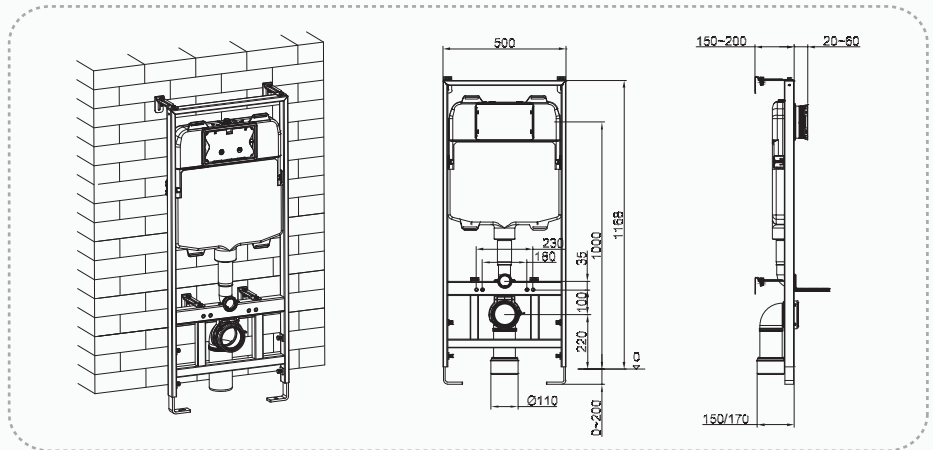

NOVATEC

Innovative Bathroom Solutions

CONCEALED FLUSHING CISTERNS

MECHANICAL SLIM CONCEALED FLUSHING CISTERN

NV701 Universal Frame for Wall-hung WC for front operation :

For wall-hung WC

Thickness of cistern 90mm, height 1160mm
 Adjustable dual flush valve: 3/4.5L, 3/6L, 4/7L
 Water supply connection R 1/2"
 HDPE outlet bend

NV703 Universal Concealed Cistern for front operation :

Concealed cistern for front operated

Thickness of cistern 84mm, height 1100mm
 Adjustable dual flush valve: 3/4.5L, 3/6L, 4/7L
 Water supply connection R 1/2"

PNEUMATIC CONCEALED FLUSHING CISTERN

NV720 Universal Frame for Wall-hung WC for front or top operation :

For wall-hung WC

Range option for front or top operated

Thickness of cistern 150mm, height 820mm

Adjustable dual flush valve: 3/4.5L, 3/6L, 4/7L

Water supply connection R 1/2"

NV710 FOR FRONT OR TOP OPERATION

In-Vanity Concealed Cistern For Front or Top Operated

Thickness of cistern 120mm, height 790mm

Adjustable dual flush valve: 3/4.5L, 3/6L, 4/7L