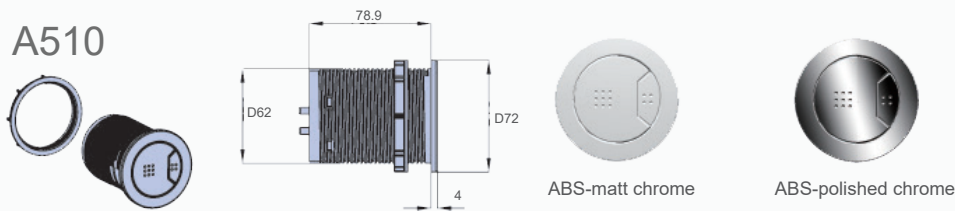

A510

CHAIR BRACKET - Universal Attachment