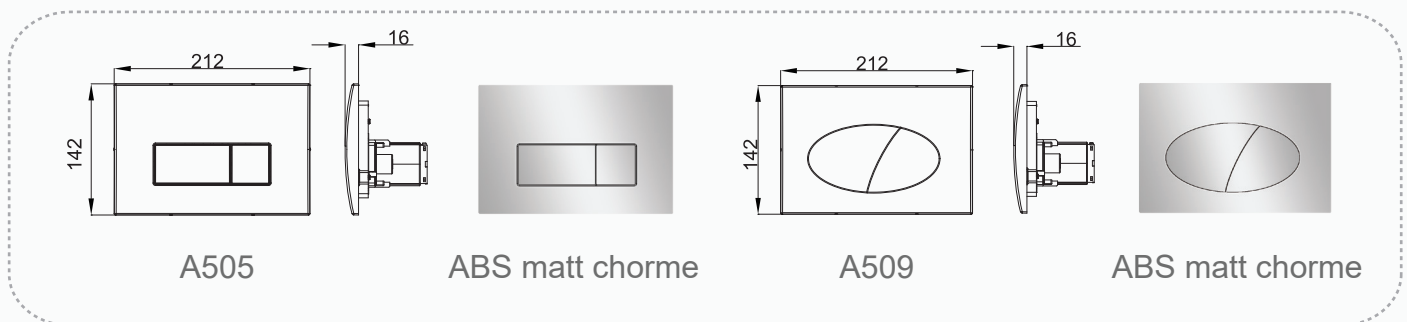

NOVATEC

Innovative Bathroom Solutions

CONCEALED FLUSHING CISTERNS

MECHANICAL SLIM CONCEALED FLUSHING CISTERN

NV701 Universal Frame for Wall-hung WC for front operation :

For wall-hung WC

Thickness of cistern 90mm, height 1160mm
 Adjustable dual flush valve: 3/4.5L, 3/6L, 4/7L
 Water supply connection R 1/2"
 HDPE outlet bend

PNEUMATIC CONCEALED FLUSHING CISTERN

NV720 Universal Frame for Wall-hung WC for front or top operation :

For wall-hung WC

Range option for front or top operated

Thickness of cistern 150mm, height 820mm

Adjustable dual flush valve: 3/4.5L, 3/6L, 4/7L

Water supply connection R 1/2"

HDPE outlet bend

NV 722 Universal Concealed Cistern for front or top operation :

Concealed cistern for front or top operated

Thickness of cistern 120mm, height 820mm

Adjustable dual flush valve: 3/4.5L, 3/6L, 4/7L

Water supply connection R 1/2"

NV710 FOR FRONT OR TOP OPERATION

In-Vanity Concealed Cistern For Front or Top Operated

Thickness of cistern 120mm, height 790mm

Adjustable dual flush valve: 3/4.5L, 3/6L, 4/7L