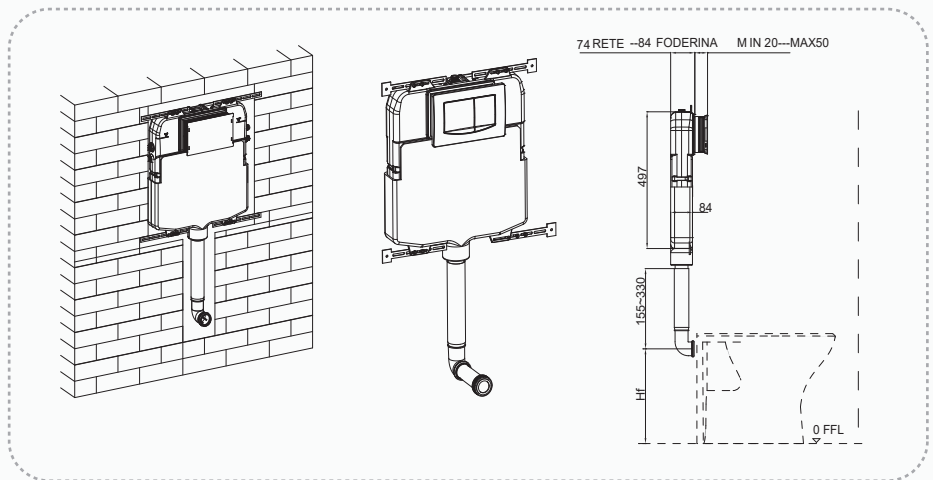

NOVATEC

Innovative Bathroom Solutions

CONCEALED FLUSHING CISTERNS

MECHANICAL SLIM CONCEALED FLUSHING CISTERN

NV701 Universal Frame for Wall-hung WC for front operation :

For wall-hung WC

Thickness of cistern 90mm, height 1160mm
 Adjustable dual flush valve: 3/4.5L, 3/6L, 4/7L
 Water supply connection R 1/2"
 HDPE outlet bend

NV703 Universal Concealed Cistern for front operation :

Concealed cistern for front operated

Thickness of cistern 84mm, height 1100mm
 Adjustable dual flush valve: 3/4.5L, 3/6L, 4/7L
 Water supply connection R 1/2"

PNEUMATIC CONCEALED FLUSHING CISTERN

NV720 Universal Frame for Wall-hung WC for front or top operation :

For wall-hung WC

Range option for front or top operated

Thickness of cistern 150mm, height 820mm

Adjustable dual flush valve: 3/4.5L, 3/6L, 4/7L

Water supply connection R 1/2"

NV710 FOR FRONT OR TOP OPERATION

In-Vanity Concealed Cistern For Front or Top Operated

Thickness of cistern 120mm, height 790mm

Adjustable dual flush valve: 3/4.5L, 3/6L, 4/7L