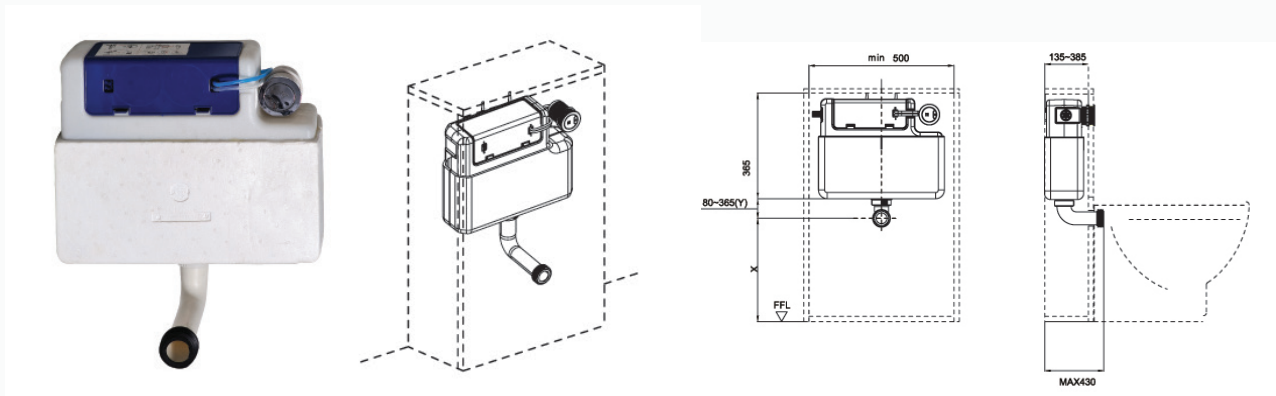

NOVATEC

Innovative Bathroom Solutions

CONCEALED FLUSHING CISTERNS

MECHANICAL SLIM CONCEALED FLUSHING CISTERN

NV701 Universal Frame for Wall-hung WC for front operation :

For wall-hung WC

Thickness of cistern 90mm, height 1160mm
 Adjustable dual flush valve: 3/4.5L, 3/6L, 4/7L
 Water supply connection R 1/2"
 HDPE outlet bend

PNEUMATIC CONCEALED FLUSHING CISTERN

NV720 Universal Frame for Wall-hung WC for front or top operation :

For wall-hung WC

Range option for front or top operated

Thickness of cistern 150mm, height 820mm

Adjustable dual flush valve: 3/4.5L, 3/6L, 4/7L

Water supply connection R 1/2"

HDPE outlet bend

NV 722 Universal Concealed Cistern for front or top operation :

Concealed cistern for front or top operated

Thickness of cistern 120mm, height 820mm

Adjustable dual flush valve: 3/4.5L, 3/6L, 4/7L

Water supply connection R 1/2"

NV710 FOR FRONT OR TOP OPERATION

In-Vanity Concealed Cistern For Front or Top Operated

Thickness of cistern 120mm, height 790mm

Adjustable dual flush valve: 3/4.5L, 3/6L, 4/7L