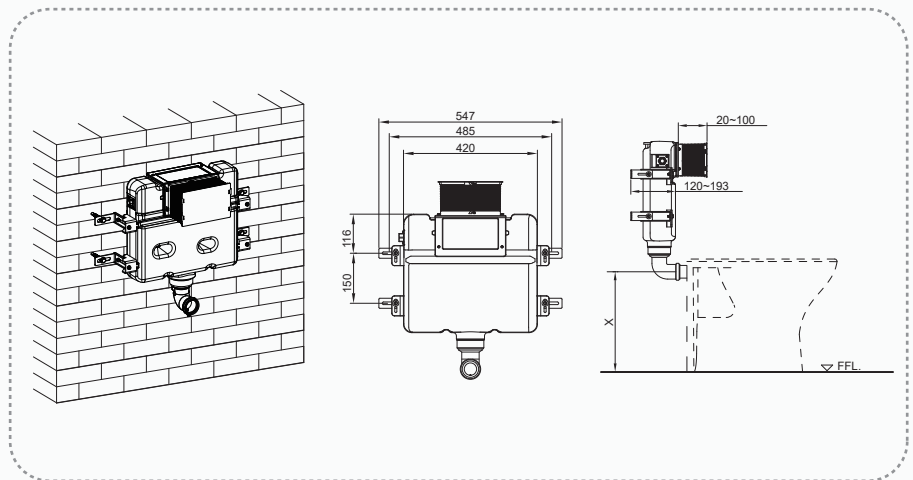

NV703 Universal Concealed Cistern for front operation :

Concealed cistern for front operated

Thickness of cistern 84mm, height 1100mm
 Adjustable dual flush valve: 3/4.5L, 3/6L, 4/7L
 Water supply connection R 1/2"

PNEUMATIC CONCEALED FLUSHING CISTERN

NV720 Universal Frame for Wall-hung WC for front or top operation :

For wall-hung WC

Range option for front or top operated

Thickness of cistern 150mm, height 820mm

Adjustable dual flush valve: 3/4.5L, 3/6L, 4/7L

Water supply connection R 1/2"

HDPE outlet bend

NV 722 Universal Concealed Cistern for front or top operation :

Concealed cistern for front or top operated

Thickness of cistern 120mm, height 820mm

Adjustable dual flush valve: 3/4.5L, 3/6L, 4/7L

Water supply connection R 1/2"

NV710 FOR FRONT OR TOP OPERATION

In-Vanity Concealed Cistern For Front or Top Operated

Thickness of cistern 120mm, height 790mm

Adjustable dual flush valve: 3/4.5L, 3/6L, 4/7L