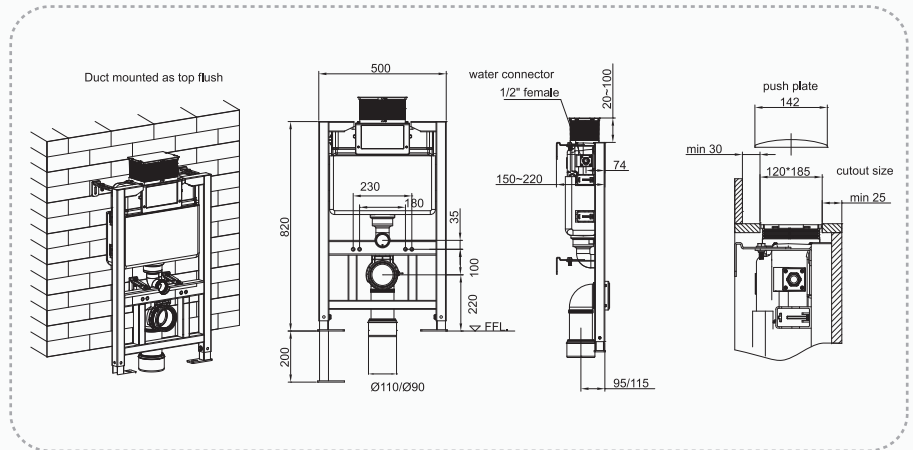

NOVATEC

Innovative Bathroom Solutions

CONCEALED FLUSHING CISTERNS

MECHANICAL SLIM CONCEALED FLUSHING CISTERN

NV701 Universal Frame for Wall-hung WC for front operation :

For wall-hung WC

Thickness of cistern 90mm, height 1160mm
 Adjustable dual flush valve: 3/4.5L, 3/6L, 4/7L
 Water supply connection R 1/2"
 HDPE outlet bend

NV703 Universal Concealed Cistern for front operation :

Concealed cistern for front operated

Thickness of cistern 84mm, height 1100mm
 Adjustable dual flush valve: 3/4.5L, 3/6L, 4/7L
 Water supply connection R 1/2"

PNEUMATIC CONCEALED FLUSHING CISTERN

NV720 Universal Frame for Wall-hung WC for front or top operation :

For wall-hung WC

Range option for front or top operated

Thickness of cistern 150mm, height 820mm

Adjustable dual flush valve: 3/4.5L, 3/6L, 4/7L

Water supply connection R 1/2"

NV710 FOR FRONT OR TOP OPERATION

In-Vanity Concealed Cistern For Front or Top Operated

Thickness of cistern 120mm, height 790mm

Adjustable dual flush valve: 3/4.5L, 3/6L, 4/7L