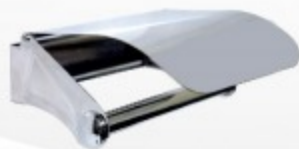

SOAP HOLDER & PAPER HOLDER & MIRROR

A 530

Soap Holder c/w
Screw Set

A 530 C

CP ABS Soap Holder
c/w Screw Set

A 540

Toilet Paper Holder c/w
Plastic Roller & Screw Set

A 540 C

TCP ABS Toilet Paper Holder
c/w Plastic Roller & Screw Set

SSTPH-01

Toilet Paper Holder
c/w Screw Set
SUS201 Mirror Finish
Plate Thickness : 0.5mm
Size : 127mm x 100mm x 45mm

SSTPH-02

Toilet Paper Holder
c/w Screw Set
SUS201 Mirror Finish
Cover Thickness : 0.8mm
Stand Thickness : 1.5mm
Size : 134mm x 85mm x 67mm

SSTPH-03

Toilet Paper Holder
c/w Screw Set
SUS304 Matt Finish

MBV 101

Beverly Clear Float
Mirror c/w Hanging Bracket
Size : 400mm x 500mm
Design : 4 Side Bevel
Thickness : 4mm
Polish Finish
