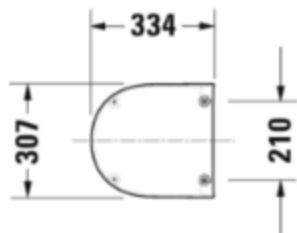

Bidets

Bidet wall mounted
ME by Starck #228815
370 x 570 mm

Bidet floor standing
ME by Starck #228910
370 x 600 mm

Bidet wall mounted Compact
ME by Starck #229015
370 x 480 mm

Urinals

Urinal Cover
ME by Starck #002409