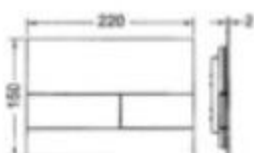

TECEsquare II metal

9 240 830
Brushed stainless steel (anti-fingerprint)

9 240 831
Bright chrome

9 240 832
White

*TECEsquare stainless steel extremely flat 2mm
TECEsquare glass can be optionally installed
flush to the wall

TECEsquare glass

9 240 800
Glass white, buttons white

9 240 801
Glass white, buttons brushed
stainless steel

9 240 802
Glass white, buttons bright chrome

TECEsquare glass

9 240 803
Glass green, buttons white